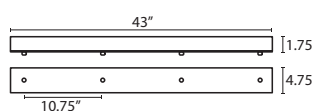

T24V 4 LIGHT BAR CANOPY

- Suitable for sloped ceilings
- Black, Bronze or Satin Nickel
- 20" Dia. shades MAX, with staggered heights
- For larger diameter glasses, Skyhooks are required for spacing