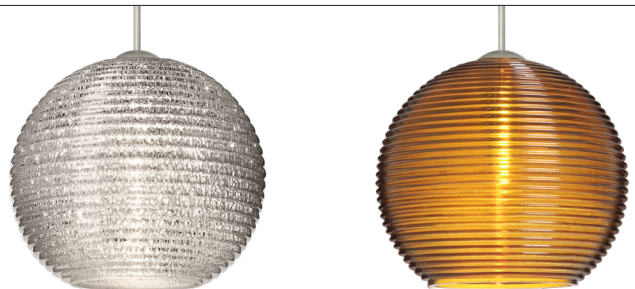

### DESCRIPTION

The Kristall is a globe shape, with distinctive ridges, that fits gracefully into contemporary spaces. The clear blown glass is contemporary yet timeless, and will suit any classic or modern decor.

### LABELS

UL or ETL Listed. Suitable for Dry Locations (interior use only).

KRISTALL 6 IN CLEAR (461500) WITH BLACK FINISH & SMOKE (461502)

4615GL  
GLITTER

461582  
AMBER

**Project Information:**

**For ordering information, see next page**