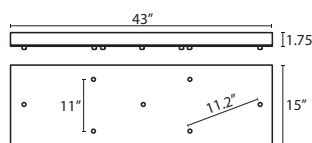

T27V 7 LIGHT BAR CANOPY

- Suitable for sloped ceilings
- Black, Bronze or Satin Nickel
- 20" Dia. shades MAX, with staggered heights
- For larger diameter glasses, Skyhooks are required for spacing

HOW TO ORDER A MULTILIGHT FIXTURE

Order your canopy with the selected 12V multi light pendants (indicated by "X" prefix) for the complete fixture:

Example: 1x T23XL-LED-SN (3 Light Large Round LED Canopy)

1x X-461502-SN (Kristall 6 Pendant in Smoke)

1x X-461500-SN (Kristall 6 Pendant in Clear)

1x X-461502-SN (Kristall 6 Pendant in Smoke)