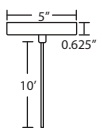

1XT 1 LIGHT PENDANT, FLAT CANOPY

- Suitable for use on sloped ceilings
- 1x electronic 60W dimmable 120V transformer, fits partially in junction box
- Installs to standard 4" octagonal junction box
- Black, Bronze or Satin Nickel metal finishes

X 1 LIGHT PENDANT FOR MULTIPOINT CANOPIES

- Suitable for use on sloped ceilings
- 1x electronic 60W dimmable 120V transformer, fits partially in junction box
- Installs to standard 4" octagonal junction box
- Black, Bronze or Satin Nickel metal finishes

ADDITIONAL OPTIONS:

277V:
For 277V option, add an "277" to the end of the item number, i.e. 1XT-174352-SN-277.

0-10V Dimming:
For 0-10V Dimming option, add an "DIM010" to the end of the item number, i.e. 1XT-174352-SN-DIM010.

15Ft. CORD LENGTH:
For longer 15' cord, add an "L" to the end of the item number, i.e. 1XT-174352-SNL.