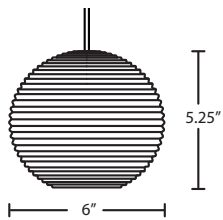

KRISTALL 6

12V MINI PENDANTS

location:
DRY

SPECIFICATIONS:

DESCRIPTION

The Kristall is a globe shape, with distinctive ridges, that fits gracefully into contemporary spaces. The clear blown glass is contemporary yet timeless, and will suit any classic or modern decor.

LAMPING

Standard: 35W MAX GY6.35 base, T-shape lamp. Dimmable with ELV Dimmer (not included).

LED: 5W Replaceable 12V LED, dimmable, 90+ CRI, 3000°K CCT, 550 lumens, 25,000 hours. Lamp included. Dimmable with ELV Dimmer (not included).

DIFFUSER

Shade shall be handcrafted glass of various decors. 6" Dia. x 5.25" H

Opening sizes: 24mm.

CORD

Standard cord is 10' field-adjustable coaxial type with teflon jacket and decorative sleeve at the socketholder. Jacket tint coordinates with metal finish. Cords also available in 15' lengths.

STANDARD PENDANT (1XC, 1XT, X)

Mini pendant comes complete with either dome-style or flat-style canopy. See next page for multi light options with "X" prefix.

QUICK-CONNECT OPTION (XP, RXP)

Quick-Connect Jack is compatible with Besa Rail Adapter.

METAL FINISH

Glass retainer hardware, sleeve and Quick-Connect Jack and/or canopies are finished in either Black, Bronze or Satin Nickel.

MOUNTING

Installs directly to a 4" octagonal ceiling box. Suitable for sloped ceilings.

LABELS

UL or ETL Listed. Suitable for Dry Locations (interior use only).

Project Information:

For ordering information, see next page

All dimensions provided are nominal.
Allowance must be made for dimensional tolerance in handcrafted glasses.

REV 9/24