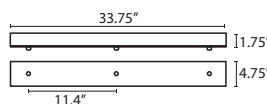

T23V 3 LIGHT BAR CANOPY

- Suitable for sloped ceilings
- Black, Bronze or Satin Nickel
- 20" Dia. shades MAX, with staggered heights
- For larger diameter glasses, Skyhooks are required for spacing