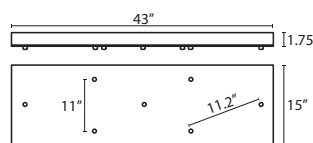

T27V 7 LIGHT BAR CANOPY

- Suitable for sloped ceilings
- Black, Bronze or Satin Nickel
- 20" Dia. shades MAX, with staggered heights
- For larger diameter glasses, Skyhooks are required for spacing

QUICK-CONNECT OPTIONS:

XP PENDANT ELEMENT ONLY

- Pendant Shade and Cord/Socket Set
- 10' Field-adjustable braided coaxial-type cord with a teflon jacket (clear or bronze tint coordinates with metal finish)
- Quick-Connect Jack provided
- Compatible with Besa Canopies and Rail Adapter
- Black, Bronze or Satin Nickel metal finishes

RXP PENDANT + RAIL ADAPTER

- **READY FOR RAIL**
- Pendant Shade and Cord/Socket Set, plus Rail Adapter
- 10' Field-adjustable braided coaxial-type cord with a teflon jacket (clear or bronze tint coordinates with metal finish)
- Quick-Connect Jack provided
- Compatible with Besa Monorail System
- Black, Bronze or Satin Nickel metal finishes

FIXED PENDANT OPTIONS:

1XC 1 LIGHT PENDANT, DOME CANOPY

- **NO CORD CUTTING REQUIRED**
- Suitable for use on sloped ceilings
- 1x electronic 60W dimmable 120V transformer
- Installs to standard 4" octagonal junction box
- Black, Bronze or Satin Nickel metal finishes

1XT 1 LIGHT PENDANT, FLAT CANOPY

- Suitable for use on sloped ceilings
- 1x electronic 60W dimmable 120V transformer, fits partially in junction box
- Installs to standard 4" octagonal junction box
- Black, Bronze or Satin Nickel metal finishes

X 1 LIGHT PENDANT FOR MULTIPOINT CANOPIES

- Suitable for use on sloped ceilings
- 1x electronic 60W dimmable 120V transformer, fits partially in junction box
- Installs to standard 4" octagonal junction box
- Black, Bronze or Satin Nickel metal finishes

ADDITIONAL OPTIONS:

277V:
For 277V option, add an "277" to the end of the item number, i.e. 1XT-174352-SN-277.

0-10V Dimming:
For 0-10V Dimming option, add an "DIM010" to the end of the item number, i.e. 1XT-174352-SN-DIM010.

15ft. CORD LENGTH:
For longer 15' cord, add an "L" to the end of the item number, i.e. 1XT-174352-SNL.

HOW TO ORDER A MULTILIGHT FIXTURE

Order your canopy with the selected 12V multi light pendants (indicated by "X" prefix) for the complete fixture:

Example: 1x T23XL-LED-SN (3 Light Large Round LED Canopy)

1x X-CAFE12BF-SN (Cafe 12 Pendant in Black/Frost), LED-ready

1x X-CAFE12BF-SN (Cafe 12 Pendant in Black/Frost), LED-ready

1x X-CAFE12BF-SN (Cafe 12 Pendant in Black/Frost), LED-ready