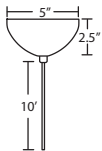

FIXED PENDANT OPTIONS:

1XC 1 LIGHT PENDANT, DOME CANOPY

- **NO CORD CUTTING REQUIRED**
- Suitable for use on sloped ceilings
- 1x electronic 60W dimmable 120V transformer
- Installs to standard 4" octagonal junction box
- Black, Bronze or Satin Nickel metal finishes