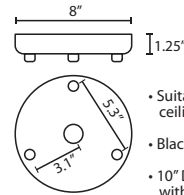

ORDERING:

CONNECTION	SHADE OPTIONS	LAMP OPTIONS	METAL FINISH	OPTIONS
Quick-Connect	CAFE12BF 12" Black/Frost	(blank) Bipin socket	BK Black	L 15' cord
XP Jack Only	CAFE12WF 12" White/Frost	LED 9W LED	SN Satin Nickel	277 277V
RXP Rail-Ready	CAFE18BF 18" Black/Frost	3000K		DIM010 0-10V Dimming
	CAFE18WF 18" White/Frost			

Pendant Fixtures

- 1XC Dome Canopy
- 1XT Flat Canopy

Multi light

- X For Multi light Canopy

Multilight Canopies Available, see right

Ex. 1XT-CAFE12BF-SN
Cafe 12 Pendant w/ Black/Frost Glass Shade, Satin Nickel Finish

MULTIPOINT CANOPY OPTIONS FOR CORD PENDANTS

T23X 3 LIGHT ROUND CANOPY

- Suitable for sloped ceilings
- Black, Bronze or Satin Nickel
- 10" Dia. shades MAX, with staggered heights
- For larger diameter glasses, Skyhooks are required for spacing