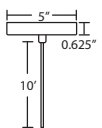

1XT 1 LIGHT PENDANT, FLAT CANOPY

- Suitable for use on sloped ceilings
- 1x electronic 60W dimmable 120V transformer, fits partially in junction box
- Installs to standard 4" octagonal junction box
- Black, Bronze or Satin Nickel metal finishes

X 1 LIGHT PENDANT FOR MULTIPOINT CANOPIES

- Suitable for use on sloped ceilings
- 1x electronic 60W dimmable 120V transformer, fits partially in junction box
- Installs to standard 4" octagonal junction box
- Black, Bronze or Satin Nickel metal finishes

ADDITIONAL OPTIONS:

277V:
For 277V option, add an "277" to the end of the item number, i.e. 1XT-174352-SN-277.

0-10V Dimming:
For 0-10V Dimming option, add an "DIM010" to the end of the item number, i.e. 1XT-174352-SN-DIM010.

15ft. CORD LENGTH:
For longer 15' cord, add an "L" to the end of the item number, i.e. 1XT-174352-SNL.

HOW TO ORDER A MULTILIGHT FIXTURE

Order your canopy with the selected 12V multi light pendants (indicated by "X" prefix) for the complete fixture:

Example: 1x T23XL-LED-SN (3 Light Large Round LED Canopy)

1x X-CAFE12BF-SN (Cafe 12 Pendant in Black/Frost), LED-ready

1x X-CAFE12BF-SN (Cafe 12 Pendant in Black/Frost), LED-ready

1x X-CAFE12BF-SN (Cafe 12 Pendant in Black/Frost), LED-ready