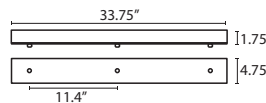

T23V 3 LIGHT BAR CANOPY

- Suitable for sloped ceilings
- Black, Bronze or Satin Nickel
- 20" Dia. shades MAX, with staggered heights
- For larger diameter glasses, Skyhooks are required for spacing