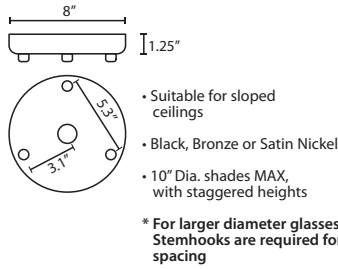

ORDERING:

CONNECTION	SHADE OPTIONS	LAMP OPTIONS	METAL FINISH	OPTIONS
Pendant Fixtures	BOMYCL Clear	(blank) 60W A19 Incan	BK Black	L 15' cord
1JC Dome Canopy	BOMYSM Smoke	EDIL 8W LED Filament	BR Bronze	LW Low wattage labeling
1JT Flat Canopy			SN Satin Nickel	

Stem Fixtures
1TT Flat Canopy

Multi light Cord Fixture
J For Multi light Canopy

Ex. 1JT-BOMYCL-SN
Bombay Pendant, Clear Glass,
Satin Nickel Finish, Flat Canopy

MULTIPOINT CANOPY OPTIONS FOR CORD PENDANTS

T33X 3 LIGHT ROUND CANOPY