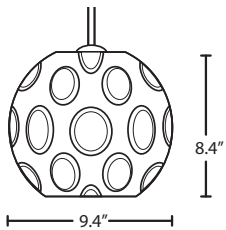

BOMBAY

120V PENDANTS

location:
DAMP

SPECIFICATIONS:

DESCRIPTION

The Bombay Pendant is composed of a European glass globe, with an interesting circular optical pattern blown throughout the interior of the glass. The dramatic play of light through the accents and onto adjacent surfaces make for a striking affect, along with the modest display of the lamp filament behind the glass.

LAMPING

Standard: 60W A19 Medium-based 120V, lamp not included. Dimmable with standard incandescent dimmer (not included).

LED Filament: 8W Replaceable A19 LED Filament lamp, 120V, CL dimmable, 90+ CRI, 3000°K CCT, 800 lumens, 25,000 hours, lamp included.

DIFFUSER

Shade shall be handcrafted glass of various decors.
9.8" Dia. x 8.4" H

SUSPENSION

Cord-hung: 10' SVT-type cord, complete with 5" decorative sleeve at the socketholder. Jacket coordinates with metal finish. Plated stamped steel construction. Black, Bronze or Satin Nickel. See next page for mulit light options.

Stem-mount: Includes 4 connectable stem sections (3", 6", 12" and 18" lengths) plus telescoping piece for up to 3" adjustment, 10' max. 5" Dia. canopy (with swivel) and stem sections are plated steel. Black, Bronze or Satin Nickel.
*Additional Stem Sections can be ordered under accessories.

MOUNTING

Installs directly to a 4" octagonal or round ceiling box. Suitable for sloped ceilings.

LABELS

UL or ETL Listed. Suitable for Damp Locations (interior use only).
Consult factory concerning lower wattage labeling for energy requirements.

Project Information:

For ordering information, see next page

All dimensions provided are nominal.
Allowance must be made for dimensional tolerance in handcrafted glasses.

REV 8/23