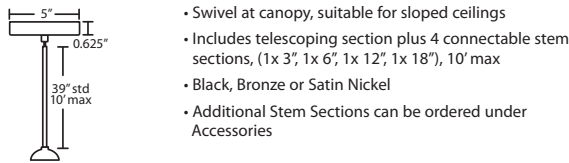

ACCESSORIES:

ADDITIONAL STEM SECTIONS:

Additional connecting stems are available to increase overall length of a Stem Pendant, up to 10' max. Telescoping adjustable section allows up to 3" movement.

T20A-SN, BK or BR	Adj. Section
T203-SN, BK or BR	3" Section
T206-SN, BK or BR	6" Section
T212-SN, BK or BR	12" Section
T218-SN, BK or BR	18" Section

LONGER CORD LENGTHS:

Longer cord length of 15' available. Add an "L" to the end of the item number, i.e. 1JC-169707-SN-L.

LOW WATTAGE LABELING:

Incandescent fixture supplied with 16 watt relamp label. Add an "LW" to the end of the item number, i.e. 1JC-169707-SN-LW.

CORD SLEEVES:

If concealing the cord is desired on a Cord-hung Pendant, order our 0.25" dia. metal sleeves. Each sleeve is 18" long and may be field cut.

T118-BK	Black
T118-BR	Bronze
T118-SN	Satin Nickel

STEMHOOKS:

Suspension hooks allow cord drops to be placed wherever desired. Suitable for sloped ceilings or for greater multi-light spacing

T103BK	Black
T103BR	Bronze
T103SN	Satin Nickel