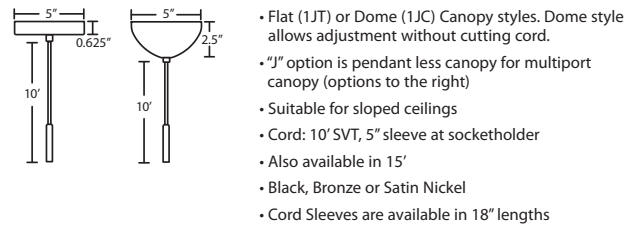

PENDANT OPTIONS:

1JT / 1JC / J CORD-HUNG PENDANT

1TT STEM PENDANT