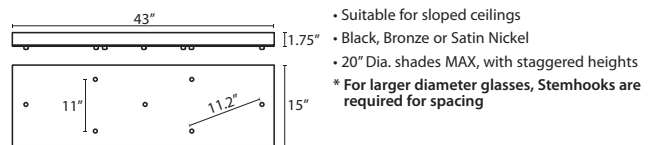

T37V 7 LIGHT BAR CANOPY

HOW TO ORDER A MULTILIGHT FIXTURE

Order your canopy with the selected 120V multi light pendants (indicated by "B" or "J" prefix) for the complete fixture:

Example: 1x T33X-SN (3 Light Round Canopy)

1x J-BOMYSM-SN (Bombay Pendant in Smoke)

1x J-BOMYCL-SN (Bombay Pendant in Clear)

1x J-BOMYSM-SN (Bombay Pendant in Smoke)