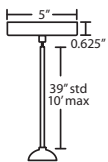

1TT STEM PENDANT

- Swivel at canopy, suitable for sloped ceilings
- Includes telescoping section plus 4 connectable stem sections, (1x 3", 1x 6", 1x 12", 1x 18"), 10' max
- Black, Bronze or Satin Nickel
- Additional Stem Sections can be ordered under Accessories