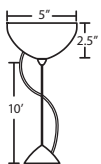

1KX CABLE-HUNG PENDANT

- 1x 10' aircraft-quality stainless steel cable
- Suitable for sloped ceilings
- 1x lampholder
- Cord: 10' AWM-type provided
- Also available in 15'
- Black, Bronze or Satin Nickel

ACCESSORIES:

ADDITIONAL STEM SECTIONS:

Additional connecting stems are available to increase overall length of a Stem Pendant, up to 10' max. Telescoping adjustable section allows up to 3" movement.

T20A-SN, BK or BR	Adj. Section
T203-SN, BK or BR	3" Section
T206-SN, BK or BR	6" Section
T212-SN, BK or BR	12" Section
T218-SN, BK or BR	18" Section

LONGER CORD LENGTHS:

Longer cord length of 15' available. Add an "L" to the end of the item number, i.e. 1JC-169707-SN-L.

LOW WATTAGE LABELING:

Incandescent fixture supplied with 16 watt relamp label. Add an "LW" to the end of the item number, i.e. 1JC-169707-SN-LW.

CORD SLEEVES:

If concealing the cord is desired on a Cord-hung Pendant, order our 0.25" dia. metal sleeves. Each sleeve is 18" long and may be field cut.

T118-BK	Black
T118-BR	Bronze
T118-SN	Satin Nickel

STEMHOOKS:

Suspension hooks allow cord drops to be placed wherever desired. Suitable for sloped ceilings or for greater multilight spacing

T103BK	Black
T103BR	Bronze
T103SN	Satin Nickel

HOW TO ORDER A MULTILIGHT FIXTURE

Order your canopy with the selected 120V multi light pendants (indicated by "B" or "J" prefix) for the complete fixture:

Example: 1x T33X-SN (3 Light Round Canopy)

1x J-461602-SN (Kristall 8 Pendant in Smoke)

1x J-461600-SN (Kristall 8 Pendant in Clear)

1x J-461600-SN (Kristall 8 Pendant in Clear)