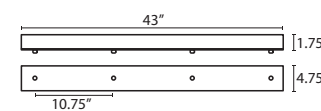

T34V 4 LIGHT BAR CANOPY

- Suitable for sloped ceilings
- Black, Bronze or Satin Nickel
- 20" Dia. shades MAX, with staggered heights
- For larger diameter glasses, Stemhooks are required for spacing