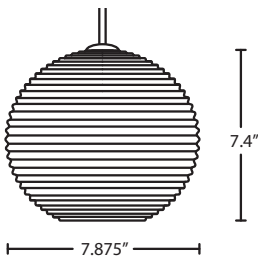

KRISTALL 8

120V PENDANTS

SPECIFICATIONS:

DESCRIPTION

The Kristall is a semi-transparent European glass globe shape, with distinctive ridges, that fits gracefully into contemporary spaces.

LAMPING

Standard: 60W A19 120V incandescent, lamp not included. Dimmable with standard incandescent dimmer (not included).

LED: 9W Replaceable source, 120V, CL dimmable, 90+ CRI, 3000°K CCT, 800 lumens, 30,000 hours. Lamp included. (Standard CCT is 3000K, 3500K and 4000K are also available)

DIFFUSER

Shade shall be handcrafted glass of various decors. 7.875" Dia. x 7.4" H

SUSPENSION

Cord-hung: 10' SVT-type cord, complete with 5" decorative sleeve at the socketholder. Jacket coordinates with metal finish. Plated stamped steel construction. Black, Bronze or Satin Nickel. See next page for multilight options.

Cable-hung: 1x 10' aircraft-quality stainless steel cable support with 10' AWM-type cord. Jacket coordinates with metal finish. 5" Dia. dome canopy is plated stamped steel. Black, Bronze or Satin Nickel.

Stem-mount: Includes 4 connectable stem sections (3", 6", 12" and 18" lengths) plus telescoping piece for up to 3" adjustment, 10' max. 5" Dia. canopy (with swivel) and stem sections are plated steel. Black, Bronze or Satin Nickel.

*Additional Stem Sections can be ordered under accessories.

MOUNTING

Installs directly to a 4" octagonal or round ceiling box. Suitable for sloped ceilings.

LABELS

UL or ETL Listed. Suitable for Damp Locations (interior use only).

Consult factory concerning lower wattage labeling for energy requirements.

Project Information:

For ordering information, see next page

All dimensions provided are nominal. Allowance must be made for dimensional tolerance in handcrafted glasses.

REV 6/24