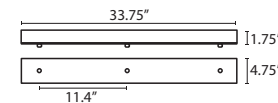

T33V 3 LIGHT BAR CANOPY

- Suitable for sloped ceilings
- Black, Bronze or Satin Nickel
- 20" Dia. shades MAX, with staggered heights
- For larger diameter glasses, Stemhooks are required for spacing