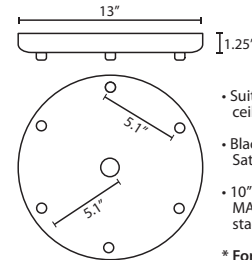

T36X 6 LIGHT ROUND CANOPY

- Suitable for sloped ceilings
- Black, Bronze or Satin Nickel
- 10" Dia. shades MAX, with staggered heights
- For larger diameter glasses, Stemhooks are required for spacing