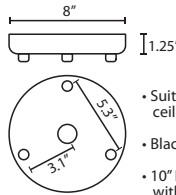

MULTIPOINT CANOPY OPTIONS FOR CORD PENDANTS

T33X 3 LIGHT ROUND CANOPY

- Suitable for sloped ceilings
- Black, Bronze or Satin Nickel
- 10" Dia. shades MAX, with staggered heights
- For larger diameter glasses, Stemhooks are required for spacing