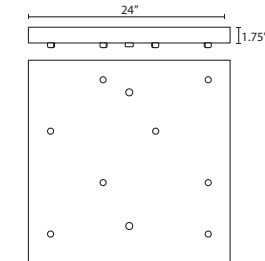

T38X 8 LIGHT SQUARE CANOPY

- Suitable for sloped ceilings
- Black, Bronze or Satin Nickel
- 20" Dia. shades MAX, with staggered heights
- For larger diameter glasses, Stemhooks are required for spacing