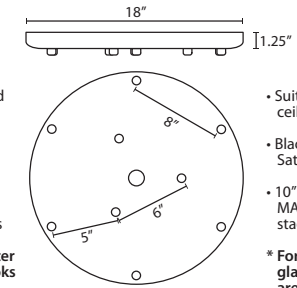

T39X 9 LIGHT ROUND CANOPY

- Suitable for sloped ceilings
- Black, Bronze or Satin Nickel
- 10" Dia. shades MAX, with staggered heights
- For larger diameter glasses, Stemhooks are required for spacing