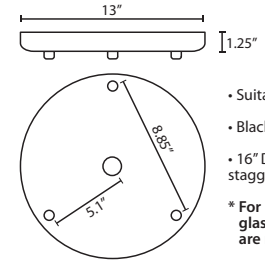

T33XL 3 LIGHT LARGE ROUND CANOPY

- Suitable for sloped ceilings
- Black, Bronze or Satin Nickel
- 16" Dia. shades MAX, with staggered heights
- For larger diameter glasses, Stemhooks are required for spacing