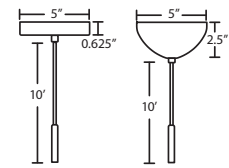

PENDANT OPTIONS:

1JT / 1JC / J CORD-HUNG PENDANT

- Flat (1JT) or Dome (1JC) Canopy styles. Dome style allows adjustment without cutting cord.
- "J" option is pendant less canopy for multipoint canopy (options to the right)
- Suitable for sloped ceilings
- Cord: 10' SVT, 5" sleeve at socketholder
- Also available in 15'
- Black, Bronze or Satin Nickel
- Cord Sleeves are available in 18" lengths