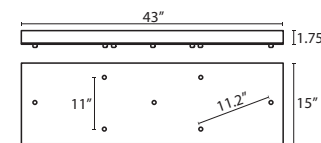

T37V 7 LIGHT BAR CANOPY

- Suitable for sloped ceilings
- Black, Bronze or Satin Nickel
- 20" Dia. shades MAX, with staggered heights
- For larger diameter glasses, Stemhooks are required for spacing