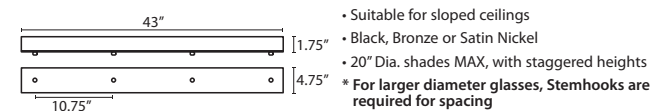

MULTIPOINT CANOPY OPTIONS FOR CORD PENDANTS

T33X 3 LIGHT ROUND CANOPY

T33XL 3 LIGHT LARGE ROUND CANOPY

T36X 6 LIGHT ROUND CANOPY

T39X 9 LIGHT ROUND CANOPY

T38X 8 LIGHT SQUARE CANOPY

T33V 3 LIGHT BAR CANOPY

T34V 4 LIGHT BAR CANOPY