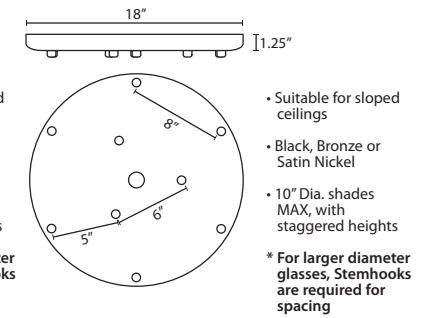

DIFFUSER

Shade shall be handcrafted glass of various decors.

Stilo 12: 6.25. Dia. x 12"H

Stilo 16: 4. Dia. x 16"H

Stilo 18: 6.25. Dia. x 17.75"H

Opening sizes: 3x10mm holes.

SUSPENSION

Cord-hung: 10' SVT-type cord, complete with 5" decorative sleeve at the socketholder. Jacket coordinates with metal finish. Plated stamped steel construction. Black, Bronze or Satin Nickel. See next page for mulit light options.

Stem-mount: Includes 4 connectable stem sections (3", 6", 12" and 18" lengths) plus telescoping piece for up to 3" adjustment, 10' max. 5" Dia. canopy (with swivel) and stem sections are plated steel. Black, Bronze or Satin Nickel.

MULTIPOINT CANOPY OPTIONS FOR CORD PENDANTS

T33X 3 LIGHT ROUND CANOPY

T33XL 3 LIGHT LARGE ROUND CANOPY

T36X 6 LIGHT ROUND CANOPY

T39X 9 LIGHT ROUND CANOPY

T38X 8 LIGHT SQUARE CANOPY

T33V 3 LIGHT BAR CANOPY

T34V 4 LIGHT BAR CANOPY

T20A-SN, BK or BR	Adj. Section
T203-SN, BK or BR	3" Section
T206-SN, BK or BR	6" Section
T212-SN, BK or BR	12" Section
T218-SN, BK or BR	18" Section

LONGER CORD LENGTHS:

Longer cord length of 15' available. Add an "L" to the end of the item number, i.e. 1JC-169707-SN-L.