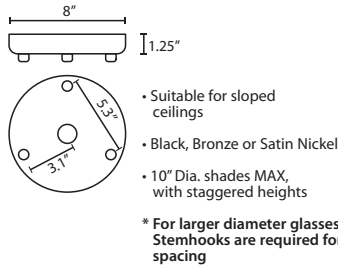

ORDERING:

CONNECTION	SHADE OPTIONS	LAMP OPTIONS	METAL FINISH	OPTIONS
Cord Fixture	412007 12" Opal Matte	(blank) 100W A19 120V	BK Black	L 15" cord
1JC 1 Lt. Dome	412019 12" Carrera	LED* 9W LED 120V,	BR Bronze	LW Low
1JT 1 Lt. Flat	722407 16" Opal Matte	dimmmable	SN Satin Nickel	wattage labeling
	722419 16" Carrera			
Cable Fixture	412807 18" Opal Matte	*CCT options available (contact factory)		
1KX 1 Lt. Dome	412819 18" Carrera			

Stem Fixture
1TT 1 Lt. Flat

Multi light Cord Fixture
J For Multi light Canopy

Multi light Canopies Available, see right

Ex. 1JT-722419-SN
Stilo 16 Pendant w/ Carrera Glass, Satin Nickel Finish, Flat Canopy

MULTIPOINT CANOPY OPTIONS FOR CORD PENDANTS

T33X 3 LIGHT ROUND CANOPY