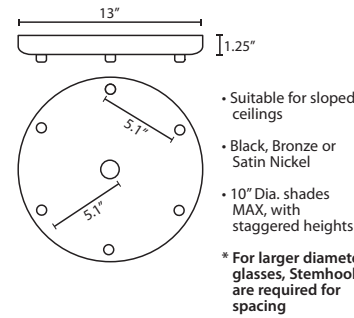

DIFFUSER

Shade shall be handcrafted glass of various decors.

Stilo 12: 6.25. Dia. x 12"H

Stilo 16: 4. Dia. x 16"H

Stilo 18: 6.25. Dia. x 17.75"H

Opening sizes: 3x10mm holes.

SUSPENSION

Cord-hung: 10' SVT-type cord, complete with 5" decorative sleeve at the socketholder. Jacket coordinates with metal finish. Plated stamped steel construction. Black, Bronze or Satin Nickel. See next page for mulit light options.

Stem-mount: Includes 4 connectable stem sections (3", 6", 12" and 18" lengths) plus telescoping piece for up to 3" adjustment, 10' max. 5" Dia. canopy (with swivel) and stem sections are plated steel. Black, Bronze or Satin Nickel.

MULTIPOINT CANOPY OPTIONS FOR CORD PENDANTS

T33X 3 LIGHT ROUND CANOPY

T33XL 3 LIGHT LARGE ROUND CANOPY

T36X 6 LIGHT ROUND CANOPY

T39X 9 LIGHT ROUND CANOPY

T38X 8 LIGHT SQUARE CANOPY

T33V 3 LIGHT BAR CANOPY

T34V 4 LIGHT BAR CANOPY

T20A-SN, BK or BR	Adj. Section
T203-SN, BK or BR	3" Section
T206-SN, BK or BR	6" Section
T212-SN, BK or BR	12" Section
T218-SN, BK or BR	18" Section

LONGER CORD LENGTHS:

Longer cord length of 15' available. Add an "L" to the end of the item number, i.e. 1JC-169707-SN-L.