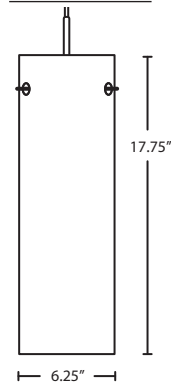

Stilo 18: #4128