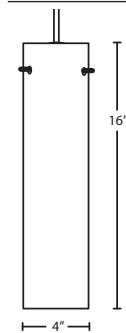

Stilo 16: #7224