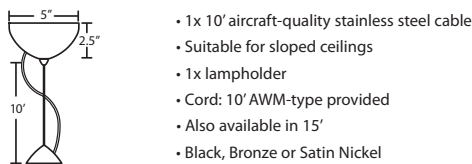

T37V 7 LIGHT BAR CANOPY

PENDANT OPTIONS:

1JT / 1JC / J CORD-HUNG PENDANT

1TT STEM PENDANT

1KX CABLE-HUNG PENDANT

ACCESSORIES:

ADDITIONAL STEM SECTIONS:

Additional connecting stems are available to increase overall length of a Stem Pendant, up to 10' max. Telescoping adjustable section allows up to 3" movement.

T20A-SN, BK or BR	Adj. Section
T203-SN, BK or BR	3" Section
T206-SN, BK or BR	6" Section
T212-SN, BK or BR	12" Section
T218-SN, BK or BR	18" Section

LONGER CORD LENGTHS:

Longer cord length of 15' available. Add an "L" to the end of the item number, i.e. 1JC-169707-SN-L.