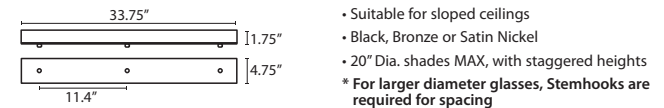

T33V 3 LIGHT BAR CANOPY