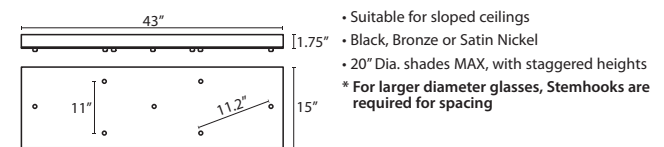

T37V 7 LIGHT BAR CANOPY