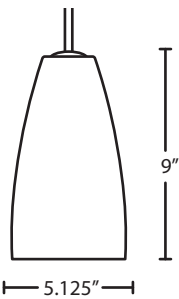

Project Information:

For ordering information, see next page

All dimensions provided are nominal. Allowance must be made for dimensional tolerance in handcrafted glasses.

REV 6/24