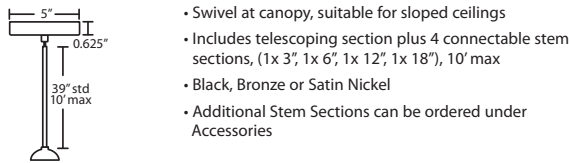

ACCESSORIES:

ADDITIONAL STEM SECTIONS:

Additional connecting stems are available to increase overall length of a Stem Pendant, up to 10' max. Telescoping adjustable section allows up to 3" movement.

T20A-SN, BK or BR	Adj. Section
T203-SN, BK or BR	3" Section
T206-SN, BK or BR	6" Section
T212-SN, BK or BR	12" Section
T218-SN, BK or BR	18" Section

LONGER CORD LENGTHS:

Longer cord length of 15' available. Add an "L" to the end of the item number, i.e. 1JC-169707-SN-L.

LOW WATTAGE LABELING:

Incandescent fixture supplied with 16 watt relamp label. Add an "LW" to the end of the item number, i.e. 1JC-169707-SN-LW.

CORD SLEEVES:

If concealing the cord is desired on a Cord-hung Pendant, order our 0.25" dia. metal sleeves. Each sleeve is 18" long and may be field cut.

T118-BK	Black
T118-BR	Bronze
T118-SN	Satin Nickel

STEMHOOKS:

Suspension hooks allow cord drops to be placed wherever desired. Suitable for sloped ceilings or for greater multilight spacing

T103BK	Black
T103BR	Bronze
T103SN	Satin Nickel