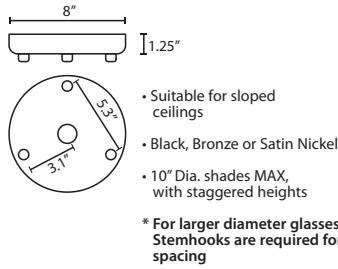

ORDERING:

CONNECTION	SHADE OPTIONS	LAMP OPTIONS	METAL FINISH	OPTIONS
Cord Fixture	151107 Opal Matte	(blank) 75W A19 Incan	BK Black	L 15' cord
1JC 1 Lt. Dome	151180 Amber Matte	LED* 9W LED 120V, dimmable	BR Bronze	LW Low wattage labeling
1JT 1 Lt. Flat	1511CM Cobalt Blue Matte		SN Satin Nickel	
Stem Fixture	1511RM Ruby Matte	*CCT options available (contact factory)		
1TT 1 Lt. Flat	1511VM Vanilla Matte			

Ex. 1JT-1511RM-SN
Riva 9 Pendant w/ Ruby Matte Glass, Satin Nickel Finish, Flat Canopy

Multi light Cord Fixture
J For Multi light Canopy

MULTIPOINT CANOPY OPTIONS FOR CORD PENDANTS

T33X 3 LIGHT ROUND CANOPY