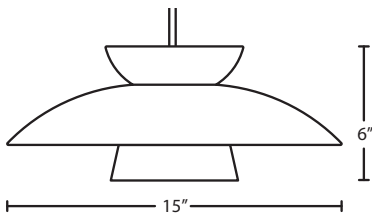

TRILO 15

120V PENDANTS

SPECIFICATIONS:

DESCRIPTION

Trilo 15 is comprised of three complementary glass segments, resulting in a playful glass display.

LAMPING

Standard: 75W A19 120V incandescent, lamp not included. Dimmable with standard incandescent dimmer (not included).

LED: 9W Replaceable source, 120V, CL dimmable, 90+ CRI, 3000°K CCT, 800 lumens, 30,000 hours. Lamp included. (Standard CCT is 3000K, 3500K and 4000K are also available)

DIFFUSER

Shade shall be handcrafted glass of various decors. 15" Dia. x 6" H

Opening sizes: 42mm top.

SUSPENSION

Cord-hung: 10' SVT-type cord, complete with 5" decorative sleeve at the socketholder. Jacket coordinates with metal finish. Plated stamped steel construction. Black, Bronze or Satin Nickel. See next page for mult light options.

Stem-mount: Includes 4 connectable stem sections (3", 6", 12" and 18" lengths) plus telescoping piece for up to 3" adjustment, 10' max. 5" Dia. canopy (with swivel) and stem sections are plated steel. Black, Bronze or Satin Nickel.

*Additional Stem Sections can be ordered under accessories.

MOUNTING

Installs directly to a 4" octagonal or round ceiling box. Suitable for sloped ceilings.

LABELS

UL or ETL Listed. Suitable for Damp Locations (interior use only).

Consult factory concerning lower wattage labeling for energy requirements.

Project Information:

For ordering information, see next page

All dimensions provided are nominal. Allowance must be made for dimensional tolerance in handcrafted glasses.

REV 6/24