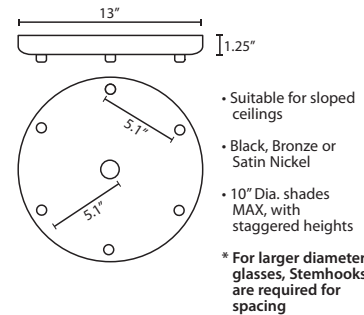

T36X 6 LIGHT ROUND CANOPY