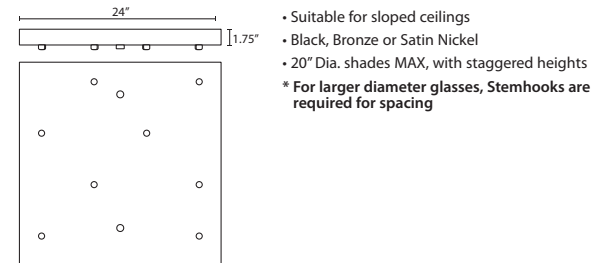

T38X 8 LIGHT SQUARE CANOPY