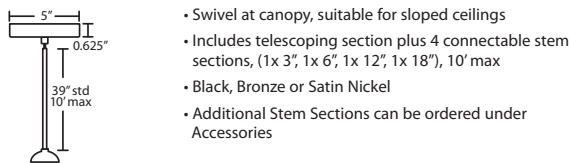

T36X 6 LIGHT ROUND CANOPY

T39X 9 LIGHT ROUND CANOPY

PENDANT OPTIONS:

1JT / 1JC / J CORD-HUNG PENDANT

1TT STEM PENDANT

ACCESSORIES:

ADDITIONAL STEM SECTIONS:

Additional connecting stems are available to increase overall length of a Stem Pendant, up to 10' max. Telescoping adjustable section allows up to 3" movement.

T20A-SN, BK or BR	Adj. Section
T203-SN, BK or BR	3" Section
T206-SN, BK or BR	6" Section
T212-SN, BK or BR	12" Section
T218-SN, BK or BR	18" Section

LONGER CORD LENGTHS:

Longer cord length of 15' available. Add an "L" to the end of the item number, i.e. 1JC-169707-SN-L.