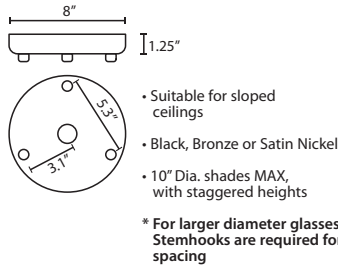

ORDERING:

CONNECTION	SHADE OPTIONS	LAMP OPTIONS	METAL FINISH	OPTIONS
Cord Fixture	451323 Blue Matte	(blank) 75W A19 Incan	BK Black	L 15' cord
1JC 1 Lt. Dome	451325 Frost	LED* 9W LED 120V,	BR Bronze	LW Low
1JT 1 Lt. Flat	451331 Red Matte	dimmable	SN Satin Nickel	wattage labeling
Stem Fixture	451397 Champagne	*CCT options available (contact factory)		
1TT 1 Lt. Flat				

*Consult factory for multi light options

Ex. 1JC-451397-SN
Trilo 15 Pendant w/ Champagne Glass, Satin Nickel Finish, Dome Canopy

MULTIPOINT CANOPY OPTIONS FOR CORD PENDANTS

T33X 3 LIGHT ROUND CANOPY