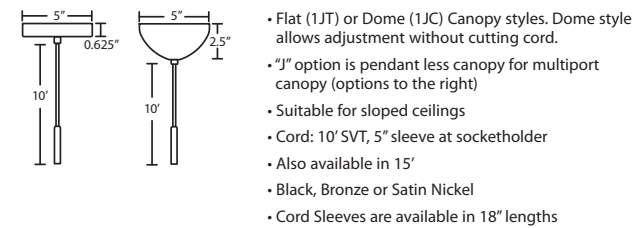

Stem-mount: Includes 4 connectable stem sections (3", 6", 12" and 18" lengths) plus telescoping piece for up to 3" adjustment, 10' max. 5" Dia. canopy (with swivel) and stem sections are plated steel. Black, Bronze or Satin Nickel.

T36X 6 LIGHT ROUND CANOPY

T39X 9 LIGHT ROUND CANOPY

PENDANT OPTIONS:

1JT / 1JC / J CORD-HUNG PENDANT

1TT STEM PENDANT

ACCESSORIES:

ADDITIONAL STEM SECTIONS:

Additional connecting stems are available to increase overall length of a Stem Pendant, up to 10' max. Telescoping adjustable section allows up to 3" movement.

T20A-SN, BK or BR	Adj. Section
T203-SN, BK or BR	3" Section
T206-SN, BK or BR	6" Section
T212-SN, BK or BR	12" Section
T218-SN, BK or BR	18" Section

LONGER CORD LENGTHS:

Longer cord length of 15' available. Add an "L" to the end of the item number, i.e. 1JC-169707-SN-L.