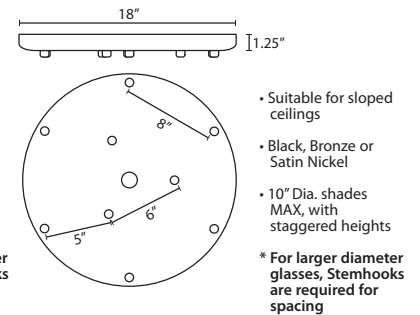

Stem-mount: Includes 4 connectable stem sections (3", 6", 12" and 18" lengths) plus telescoping piece for up to 3" adjustment, 10' max. 5" Dia. canopy (with swivel) and stem sections are plated steel. Black, Bronze or Satin Nickel.

T36X 6 LIGHT ROUND CANOPY

T39X 9 LIGHT ROUND CANOPY

PENDANT OPTIONS:

1JT / 1JC / J CORD-HUNG PENDANT

1TT STEM PENDANT

ACCESSORIES:

ADDITIONAL STEM SECTIONS:

Additional connecting stems are available to increase overall length of a Stem Pendant, up to 10' max. Telescoping adjustable section allows up to 3" movement.

T20A-SN, BK or BR	Adj. Section
T203-SN, BK or BR	3" Section
T206-SN, BK or BR	6" Section
T212-SN, BK or BR	12" Section
T218-SN, BK or BR	18" Section

LONGER CORD LENGTHS:

Longer cord length of 15' available. Add an "L" to the end of the item number, i.e. 1JC-169707-SN-L.