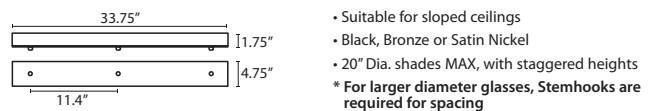

T33V 3 LIGHT BAR CANOPY