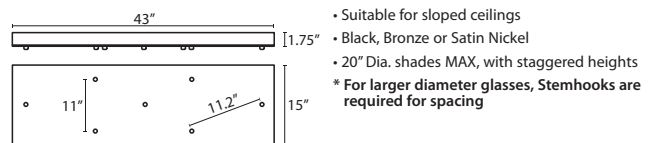

T38X 8 LIGHT SQUARE CANOPY

T33V 3 LIGHT BAR CANOPY

T34V 4 LIGHT BAR CANOPY

T37V 7 LIGHT BAR CANOPY

HOW TO ORDER A MULTILIGHT FIXTURE

Order your canopy with the selected 120V multi light pendants (indicated by "B" or "J" prefix) for the complete fixture: