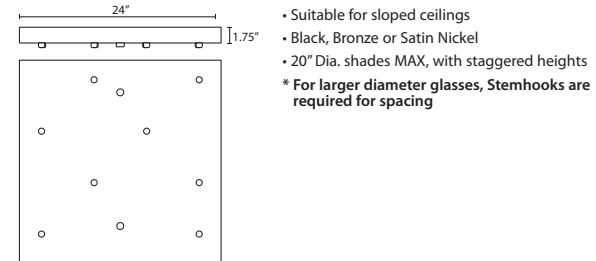

T38X 8 LIGHT SQUARE CANOPY