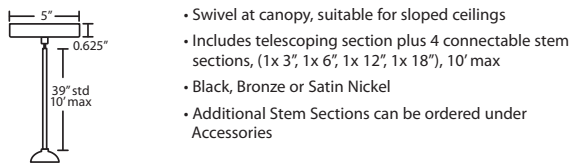

T36X 6 LIGHT ROUND CANOPY

T39X 9 LIGHT ROUND CANOPY

PENDANT OPTIONS:

1BT / 1BC / B CORD-HUNG PENDANT

1TT STEM PENDANT

ACCESSORIES:

ADDITIONAL STEM SECTIONS:

Additional connecting stems are available to increase overall length of a Stem Pendant, up to 10' max. Telescoping adjustable section allows up to 3" movement.

T20A-SN, BK or BR	Adj. Section
T203-SN, BK or BR	3" Section
T206-SN, BK or BR	6" Section
T212-SN, BK or BR	12" Section
T218-SN, BK or BR	18" Section

LONGER CORD LENGTHS:

Longer cord length of 15' available. Add an "L" to the end of the item number, i.e. 1JC-169707-SN-L.