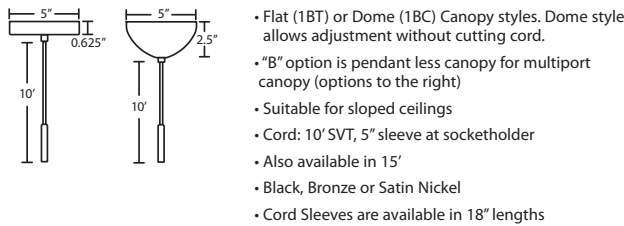

T36X 6 LIGHT ROUND CANOPY

T39X 9 LIGHT ROUND CANOPY

PENDANT OPTIONS:

1BT / 1BC / B CORD-HUNG PENDANT

1TT STEM PENDANT

ACCESSORIES:

ADDITIONAL STEM SECTIONS:

Additional connecting stems are available to increase overall length of a Stem Pendant, up to 10' max. Telescoping adjustable section allows up to 3" movement.

T20A-SN, BK or BR	Adj. Section
T203-SN, BK or BR	3" Section
T206-SN, BK or BR	6" Section
T212-SN, BK or BR	12" Section
T218-SN, BK or BR	18" Section

LONGER CORD LENGTHS:

Longer cord length of 15' available. Add an "L" to the end of the item number, i.e. 1JC-169707-SN-L.