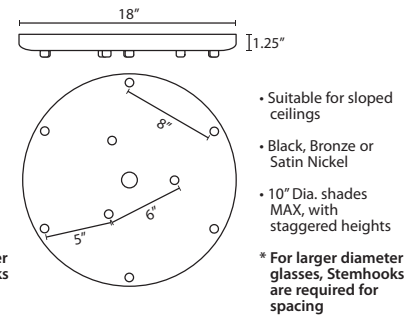

T39X 9 LIGHT ROUND CANOPY