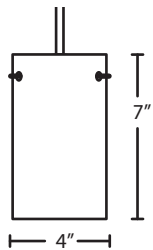

STILO 7

120V PENDANTS

SPECIFICATIONS:

DESCRIPTION

Stilo 7 is a classic open-ended cylinder of handcrafted European glass, a shape that will stand the test of time.

LAMPING

Standard: 40W B10 Candelabra base (E12) Incandescent 120V, or 50W Xenon, lamp not included. Dimmable with standard incandescent dimmer (not included).

Medium: 40W B10 Medium-base incandescent 120V, not included.

(Incandescent dimmer is suitable for dimming, not included)

LED: 5W Replaceable source, 120V, dimmable, 90+ CRI, 3000°K CCT, 500 lumens, 30,000 hours. Lamp included. (Standard CCT is 3000K, 3500K and 4000K are also available)

DIFFUSER

Shade shall be handcrafted glass of various decors. 4" Dia. x 7" H

Opening sizes: 3x7mm holes.

SUSPENSION

Cord-hung: 10' SVT-type cord, complete with 5" decorative sleeve at the sockholder. Jacket coordinates with metal finish. Plated stamped steel construction. Black, Bronze or Satin Nickel. See next page for multilight options.

Stem-mount: Includes 4 connectable stem sections (3", 6", 12" and 18" lengths) plus telescoping piece for up to 3" adjustment, 10' max. 5" Dia. canopy (with swivel) and stem sections are plated steel. Black, Bronze or Satin Nickel.

*Additional Stem Sections can be ordered under accessories.

MOUNTING

Installs directly to a 4" octagonal or round ceiling box. Suitable for sloped ceilings.

LABELS

UL or ETL Listed. Suitable for Damp Locations (interior use only).

Consult factory concerning lower wattage labeling for energy requirements.

Project Information:

For ordering information, see next page

All dimensions provided are nominal. Allowance must be made for dimensional tolerance in handcrafted glasses.

REV 6/24