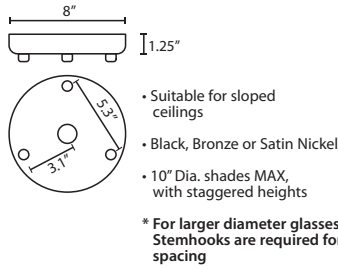

ORDERING:

CONNECTION	SHADE OPTIONS	LAMP OPTIONS	METAL FINISH	OPTIONS
Cord Fixture	440407 Opal Matte	(blank) 40W B10 Cand	BK Black	L 15' cord
1BC 1 Lt. Dome	440419 Carrera	MED 40W B10 Med	BR Bronze	LW Low
1BT 1 Lt. Flat	4404CH Cherry	LED* 5W LED 120V, dimmable	SN Satin Nickel	wattage labeling
Stem Fixture	44040K Oak			
1TT 1 Lt. Flat	4404TN Titan	*CCT options available (contact factory)		

Multi light Cord Fixture
B For Multi light Canopy

Ex. 1BT-4404KR-SN
Stilo 7 Pendant w/ Chalk Glass, Satin Nickel Finish, Flat Canopy

MULTIPOINT CANOPY OPTIONS FOR CORD PENDANTS

T33X 3 LIGHT ROUND CANOPY