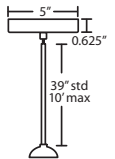

- Swivel at canopy, suitable for sloped ceilings
- Includes telescoping section plus 4 connectable stem sections, (1x 3", 1x 6", 1x 12", 1x 18"), 10' max
- Black, Bronze or Satin Nickel
- Additional Stem Sections can be ordered under Accessories