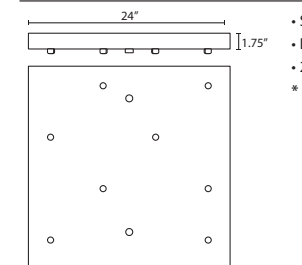

T38X 8 LIGHT SQUARE CANOPY

- Suitable for sloped ceilings
- Black, Bronze or Satin Nickel
- 20" Dia. shades MAX, with staggered heights
- For larger diameter glasses, Stemhooks are required for spacing

T33V 3 LIGHT BAR CANOPY

- Suitable for sloped ceilings
- Black, Bronze or Satin Nickel
- 20" Dia. shades MAX, with staggered heights
- For larger diameter glasses, Stemhooks are required for spacing

T34V 4 LIGHT BAR CANOPY

- Suitable for sloped ceilings
- Black, Bronze or Satin Nickel
- 20" Dia. shades MAX, with staggered heights
- For larger diameter glasses, Stemhooks are required for spacing