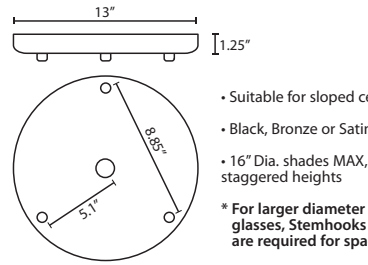

T33XL 3 LIGHT LARGE ROUND CANOPY

- Suitable for sloped ceilings
- Black, Bronze or Satin Nickel
- 16" Dia. shades MAX, with staggered heights
- For larger diameter glasses, Stemhooks are required for spacing