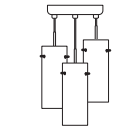

ORDERING:

CONNECTION	SHADE OPTIONS	LAMP OPTIONS	METAL FINISH	OPTIONS
Cord Fixture	412307 Opal Matte	(blank) 100W A19 Incan	BK Black	L 15' cord
1JC 1 Lt. Dome	412319 Carrera	LED* 9W LED 120V, dimmable	BR Bronze	LW Low wattage labeling
1JT 1 Lt. Flat			SN Satin Nickel	
Cable Fixture				
1KX 1 Lt. Dome				
Stem Fixture				
1TT 1 Lt. Flat				
Multi light Cord Fixture				
J For Multi light Canopy				

*CCT options available (contact factory)

Ex. 1JC-412319-SN
Stilo 10, 10' Cord Pendant w/ Carrera Glass, Satin Nickel Finish, Dome Canopy

PENDANT OPTIONS:

1JT / 1JC / J CORD-HUNG PENDANT