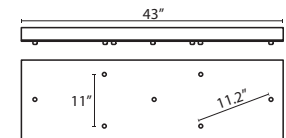

T37V 7 LIGHT BAR CANOPY

- Suitable for sloped ceilings
- Black, Bronze or Satin Nickel
- 20" Dia. shades MAX, with staggered heights
- For larger diameter glasses, Stemhooks are required for spacing

HOW TO ORDER A MULTILIGHT FIXTURE

Order your canopy with the selected 120V multi light pendants (indicated by "B" or "J" prefix) for the complete fixture:

Example: 1x T33X-SN (3 Light Round Canopy)

- **1x J-412307-SN (Stilo 10 Pendant in Opal Matte)**
- **1x J-412319-SN (Stilo 10 Pendant in Carrera)**
- **1x J-412319-SN (Stilo 10 Pendant in Carrera)**