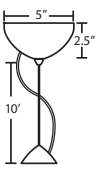

1KX CABLE-HUNG PENDANT

- 1x 10' aircraft-quality stainless steel cable
- Suitable for sloped ceilings
- 1x lampholder
- Cord: 10' AWM-type provided
- Also available in 15'
- Black, Bronze or Satin Nickel

ACCESSORIES:

ADDITIONAL STEM SECTIONS:

Additional connecting stems are available to increase overall length of a Stem Pendant, up to 10' max. Telescoping adjustable section allows up to 3" movement.

T20A-SN, BK or BR	Adj. Section
T203-SN, BK or BR	3" Section
T206-SN, BK or BR	6" Section
T212-SN, BK or BR	12" Section
T218-SN, BK or BR	18" Section

LONGER CORD LENGTHS:

Longer cord length of 15' available. Add an "L" to the end of the item number, i.e. 1JC-169707-SN-L.

LOW WATTAGE LABELING:

Incandescent fixture supplied with 16 watt relamp label. Add an "LW" to the end of the item number, i.e. 1JC-169707-SN-LW.

CORD SLEEVES:

If concealing the cord is desired on a Cord-hung Pendant, order our 0.25" dia. metal sleeves. Each sleeve is 18" long and may be field cut.

T118-BK	Black
T118-BR	Bronze
T118-SN	Satin Nickel

STEMHOOKS:

Suspension hooks allow cord drops to be placed wherever desired. Suitable for sloped ceilings or for greater multilight spacing

T103BK	Black
T103BR	Bronze
T103SN	Satin Nickel