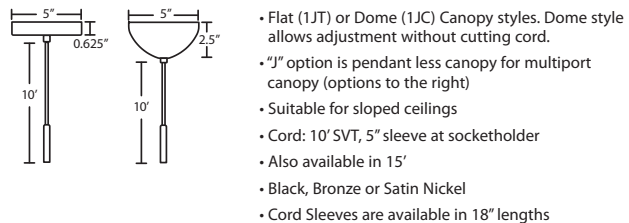

ORDERING:

CONNECTION	SHADE OPTIONS	LAMP OPTIONS	METAL FINISH	OPTIONS
Cord Fixture	412307 Opal Matte	(blank) 100W A19 Incan	BK Black	L 15' cord
1JC 1 Lt. Dome	412319 Carrera	LED* 9W LED 120V, dimmable	BR Bronze	LW Low wattage labeling
1JT 1 Lt. Flat			SN Satin Nickel	
Cable Fixture				
1KX 1 Lt. Dome				
Stem Fixture				
1TT 1 Lt. Flat				
Multi light Cord Fixture				
J For Multi light Canopy				

*CCT options available (contact factory)

Ex. 1JC-412319-SN
Stilo 10, 10' Cord Pendant w/ Carrera Glass, Satin Nickel Finish, Dome Canopy

PENDANT OPTIONS:

1JT / 1JC / J CORD-HUNG PENDANT

- Flat (1JT) or Dome (1JC) Canopy styles. Dome style allows adjustment without cutting cord.
- "J" option is pendant less canopy for multiport canopy (options to the right)
- Suitable for sloped ceilings
- Cord: 10' SVT, 5" sleeve at socketholder
- Also available in 15'
- Black, Bronze or Satin Nickel
- Cord Sleeves are available in 18" lengths

1TT STEM PENDANT

- Swivel at canopy, suitable for sloped ceilings
- Includes telescoping section plus 4 connectable stem sections, (1x 3", 1x 6", 1x 12", 1x 18"), 10' max
- Black, Bronze or Satin Nickel
- Additional Stem Sections can be ordered under Accessories

1KX CABLE-HUNG PENDANT

- 1x 10' aircraft-quality stainless steel cable
- Suitable for sloped ceilings
- 1x lampholder
- Cord: 10' AWM-type provided
- Also available in 15'
- Black, Bronze or Satin Nickel

ACCESSORIES:

ADDITIONAL STEM SECTIONS:

Additional connecting stems are available to increase overall length of a Stem Pendant, up to 10' max. Telescoping adjustable section allows up to 3" movement.

T20A-SN, BK or BR	Adj. Section
T203-SN, BK or BR	3" Section
T206-SN, BK or BR	6" Section
T212-SN, BK or BR	12" Section
T218-SN, BK or BR	18" Section

LONGER CORD LENGTHS:

Longer cord length of 15' available. Add an "L" to the end of the item number, i.e. 1JC-169707-SN-L.

LOW WATTAGE LABELING:

Incandescent fixture supplied with 16 watt relamp label. Add an "LW" to the end of the item number, i.e. 1JC-169707-SN-LW.

CORD SLEEVES:

If concealing the cord is desired on a Cord-hung Pendant, order our 0.25" dia. metal sleeves. Each sleeve is 18" long and may be field cut.

T118-BK	Black
T118-BR	Bronze
T118-SN	Satin Nickel

STEMHOOKS:

Suspension hooks allow cord drops to be placed wherever desired. Suitable for sloped ceilings or for greater multilight spacing

T103BK	Black
T103BR	Bronze
T103SN	Satin Nickel