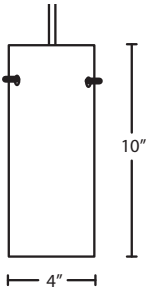

Project Information:

For ordering information, see next page

All dimensions provided are nominal. Allowance must be made for dimensional tolerance in handcrafted glasses.

REV 6/24