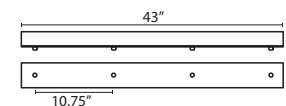

T34V 4 LIGHT BAR CANOPY

- Suitable for sloped ceilings
- Black, Bronze or Satin Nickel
- 20" Dia. shades MAX, with staggered heights
- For larger diameter glasses, Stemhooks are required for spacing