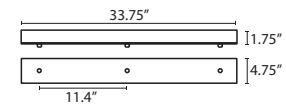

T33V 3 LIGHT BAR CANOPY

- Suitable for sloped ceilings
- Black, Bronze or Satin Nickel
- 20" Dia. shades MAX, with staggered heights
- For larger diameter glasses, Stemhooks are required for spacing