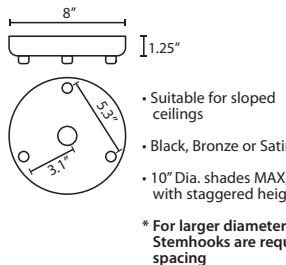

MULTIPOINT CANOPY OPTIONS FOR CORD PENDANTS

T33X 3 LIGHT ROUND CANOPY