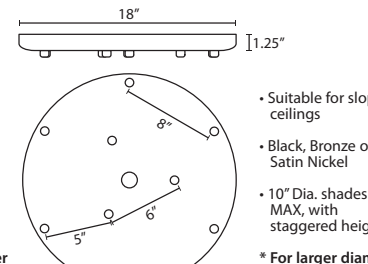

T39X 9 LIGHT ROUND CANOPY

- Suitable for sloped ceilings
- Black, Bronze or Satin Nickel
- 10" Dia. shades MAX, with staggered heights
- For larger diameter glasses, Stemhooks are required for spacing