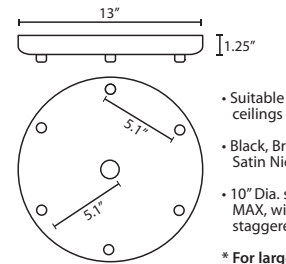

T36X 6 LIGHT ROUND CANOPY