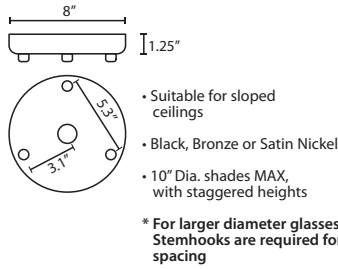

ORDERING:

CONNECTION	SHADE OPTIONS	LAMP OPTIONS	METAL FINISH	OPTIONS
Cord Fixture	SPEZ07 Spezza 7	(blank) 100W A19 Incan EDIL 8W LED Filament	BK Black SN Satin Nickel	L 15' cord LW Low wattage labeling
1JC 1 Lt. Dome 1JT 1 Lt. Flat				

Stem Fixture
1TT 1 Lt. Flat

Multi light Cord Fixture
J For Multi light Canopy

Ex. 1JT-SPEZ07-SN
Spezza 7 Pendant w/ Satin Nickel Finish, Flat Canopy

MULTIPOINT CANOPY OPTIONS FOR CORD PENDANTS

T33X 3 LIGHT ROUND CANOPY