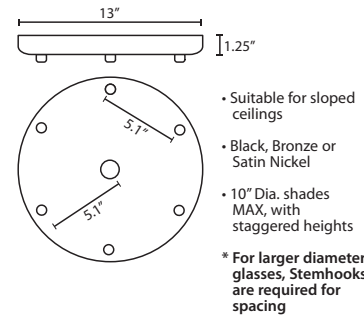

**Stem-mount:** Includes 4 connectable stem sections (3", 6", 12" and 18" lengths) plus telescoping piece for up to 3" adjustment, 10' max. 5" Dia. canopy (with swivel) and stem sections are plated steel. Black, Bronze or Satin Nickel.

MULTIPOINT CANOPY OPTIONS FOR CORD PENDANTS

T33X 3 LIGHT ROUND CANOPY

T33XL 3 LIGHT LARGE ROUND CANOPY

T36X 6 LIGHT ROUND CANOPY

T39X 9 LIGHT ROUND CANOPY

PENDANT OPTIONS:

1JT / 1JC / J CORD-HUNG PENDANT

1TT STEM PENDANT

ACCESSORIES:

ADDITIONAL STEM SECTIONS:

Additional connecting stems are available to increase overall length of a Stem Pendant, up to 10' max. Telescoping adjustable section allows up to 3" movement.

|                      |              |
|----------------------|--------------|
| <b>T20A-SN or BK</b> | Adj. Section |
| <b>T203-SN or BK</b> | 3" Section   |
| <b>T206-SN or BK</b> | 6" Section   |
| <b>T212-SN or BK</b> | 12" Section  |
| <b>T218-SN or BK</b> | 18" Section  |