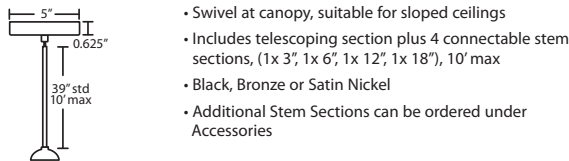

ACCESSORIES:

ADDITIONAL STEM SECTIONS:

Additional connecting stems are available to increase overall length of a Stem Pendant, up to 10' max. Telescoping adjustable section allows up to 3" movement.

|                      |              |
|----------------------|--------------|
| <b>T20A-SN or BK</b> | Adj. Section |
| <b>T203-SN or BK</b> | 3" Section   |
| <b>T206-SN or BK</b> | 6" Section   |
| <b>T212-SN or BK</b> | 12" Section  |
| <b>T218-SN or BK</b> | 18" Section  |