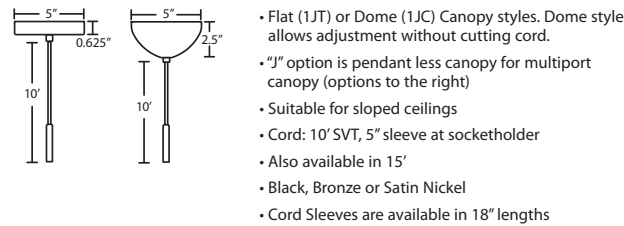

MULTIPOINT CANOPY OPTIONS FOR CORD PENDANTS

T33X 3 LIGHT ROUND CANOPY

T33XL 3 LIGHT LARGE ROUND CANOPY

T36X 6 LIGHT ROUND CANOPY

T39X 9 LIGHT ROUND CANOPY

PENDANT OPTIONS:

1JT / 1JC / J CORD-HUNG PENDANT

1TT STEM PENDANT

ACCESSORIES:

ADDITIONAL STEM SECTIONS:

Additional connecting stems are available to increase overall length of a Stem Pendant, up to 10' max. Telescoping adjustable section allows up to 3" movement.

|                      |              |
|----------------------|--------------|
| <b>T20A-SN or BK</b> | Adj. Section |
| <b>T203-SN or BK</b> | 3" Section   |
| <b>T206-SN or BK</b> | 6" Section   |
| <b>T212-SN or BK</b> | 12" Section  |
| <b>T218-SN or BK</b> | 18" Section  |