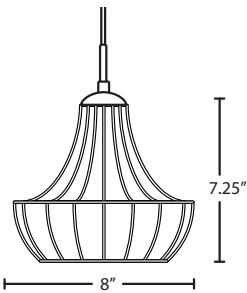

Project Information:

For ordering information, see next page

All dimensions provided are nominal. Allowance must be made for dimensional tolerance in handcrafted glasses.

REV 9/24