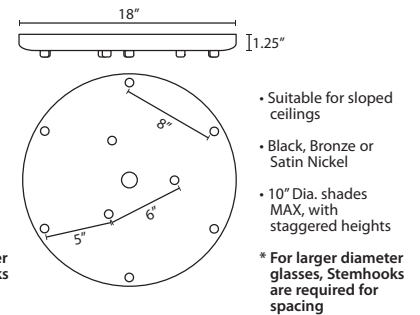

**Stem-mount:** Includes 4 connectable stem sections (3", 6", 12" and 18" lengths) plus telescoping piece for up to 3" adjustment, 10' max. 5" Dia. canopy (with swivel) and stem sections are plated steel. Black, Bronze or Satin Nickel.

MULTIPOINT CANOPY OPTIONS FOR CORD PENDANTS

T33X 3 LIGHT ROUND CANOPY

T33XL 3 LIGHT LARGE ROUND CANOPY

T36X 6 LIGHT ROUND CANOPY

T39X 9 LIGHT ROUND CANOPY

PENDANT OPTIONS:

1JT / 1JC / J CORD-HUNG PENDANT

1TT STEM PENDANT

ACCESSORIES:

ADDITIONAL STEM SECTIONS:

Additional connecting stems are available to increase overall length of a Stem Pendant, up to 10' max. Telescoping adjustable section allows up to 3" movement.

|                      |              |
|----------------------|--------------|
| <b>T20A-SN or BK</b> | Adj. Section |
| <b>T203-SN or BK</b> | 3" Section   |
| <b>T206-SN or BK</b> | 6" Section   |
| <b>T212-SN or BK</b> | 12" Section  |
| <b>T218-SN or BK</b> | 18" Section  |