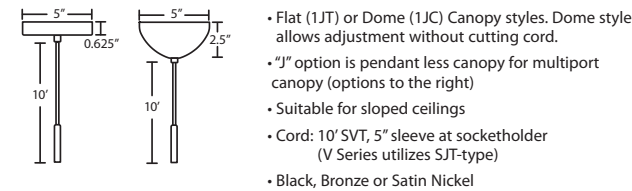

HUGO

120V PENDANTS

location:
DAMP

SPECIFICATIONS:

DESCRIPTION

The Hugo is a luminous embodiment of modern romance and sophistication. Its clear globe shade, suspended gracefully from a sleek black angled rod, creates a captivating visual narrative. The clear globe exudes a soft, inviting glow that gently illuminates your space, casting a warm and tender light that makes every moment feel special. The cord pendant fixture is equipped with a 10' SVT cordset and an "Easy Install" dome monopoint canopy. These stylish and functional luminaries are offered in a beautiful Black finish.

SHADE

Shade shall be of glass in clear. 9.5" Dia.

SUSPENSION

Cord-hung: 10' SVT-type cord, complete with an angled decorative stem at the socketholder. Plated stamped steel construction. Black finish. See next page for multi light options.

T36X 6 LIGHT ROUND CANOPY

T39X 9 LIGHT ROUND CANOPY

PENDANT OPTIONS:

1JT / 1JC / J MONOPOINT PENDANT CANOPY

ACCESSORIES:

LONGER CORD LENGTHS:
Longer cord length of 15' available. Add an "L" to the end of the item number, i.e. 1JC-169707-SNL.