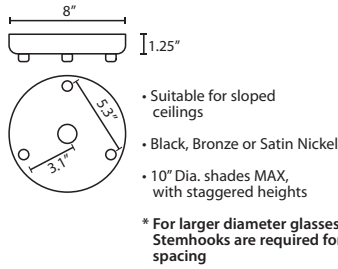

ORDERING:

CONNECTION	SHADE OPTION	LAMP OPTIONS	METAL FINISH	OPTIONS
Cord Fixtures	HUGO Clear	(blank) E26 Socket	BK Black	L 15' Cord
1JC 1 Lt. Dome		EDIL 8W LED Filament		LW Lower Wattage
1JT 1 Lt. Flat				J For Multi light Canopy
				Labeling

Multilight Canopies Available, see right

Ex. 1JT-HUGO-BK
Hugo Pendant, Clear Globe, Black Finish, Flat Canopy

MULTIPOINT CANOPY OPTIONS FOR CORD PENDANTS

T33X 3 LIGHT ROUND CANOPY