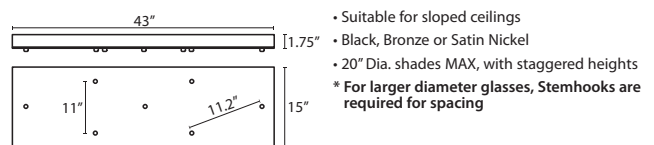

T38X 8 LIGHT SQUARE CANOPY

T33V 3 LIGHT BAR CANOPY

T34V 4 LIGHT BAR CANOPY

T37V 7 LIGHT BAR CANOPY

HOW TO ORDER A MULTILIGHT FIXTURE

Order your canopy with the selected 120V multi light pendants (indicated by "B" or "J" prefix) for the complete fixture: