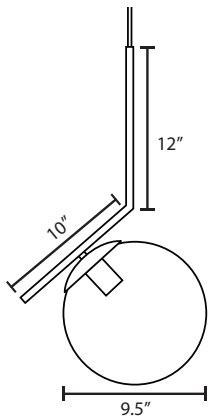

SHADE

Shade shall be of glass in clear. 9.5" Dia.

SUSPENSION

Cord-hung: 10' SVT-type cord, complete with an angled decorative stem at the socketholder. Plated stamped steel construction. Black finish. See next page for multi light options.

MOUNTING

Installs directly to a 4" octagonal or round ceiling box. Suitable for sloped ceilings.

LABELS

UL or ETL Listed. Suitable for Damp Locations (interior use only).

Consult factory concerning lower wattage labeling for energy requirements.

Project Information:

For ordering information, see next page

All dimensions provided are nominal.
Allowance must be made for dimensional tolerance in handcrafted glasses.

REV 9/24

ORDERING:

CONNECTION	SHADE OPTION	LAMP OPTIONS	METAL FINISH	OPTIONS
Cord Fixtures	HUGO Clear	(blank) E26 Socket	BK Black	L 15' Cord
1JC 1 Lt. Dome		EDIL 8W LED Filament		LW Lower Wattage
1JT 1 Lt. Flat				J For Multi light Canopy
				Labeling

LOW WATTAGE LABELING:
Incandescent fixture supplied with 16 watt relamp label. Add an "LW" to the end of the item number, i.e. 1JC-169707-SN-LW.

CORD SLEEVES:
If concealing the cord is desired, order our 0.25" dia. metal sleeves. Each sleeve is 18" long and may be field cut.