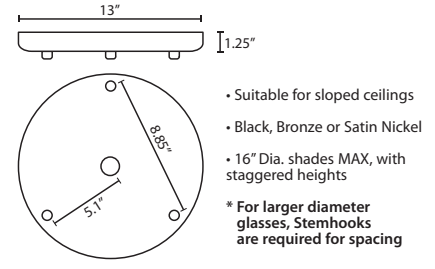

T33XL 3 LIGHT LARGE ROUND CANOPY