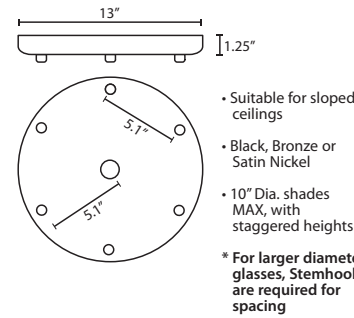

T36X 6 LIGHT ROUND CANOPY