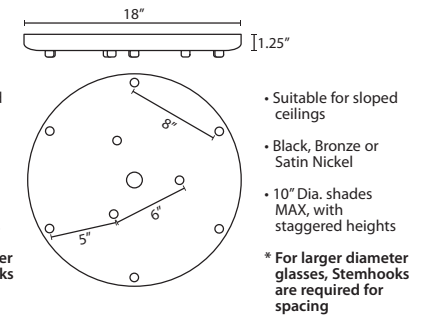

T39X 9 LIGHT ROUND CANOPY