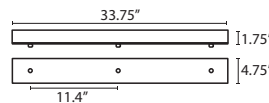

T33V 3 LIGHT BAR CANOPY

- Suitable for sloped ceilings
- Black, Bronze or Satin Nickel
- 20" Dia. shades MAX, with staggered heights
- For larger diameter glasses, Stemhooks are required for spacing