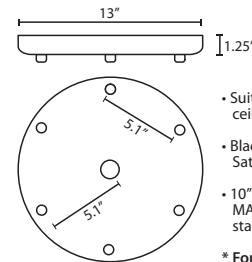

T36X 6 LIGHT ROUND CANOPY

- Suitable for sloped ceilings
- Black, Bronze or Satin Nickel
- 10" Dia. shades MAX, with staggered heights
- For larger diameter glasses, Stemhooks are required for spacing