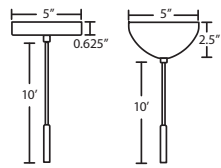

Stem-mount: Includes 4 connectable stem sections (3", 6", 12" and 18" lengths) plus telescoping piece for up to 3" adjustment, 10' max. 5" Dia. canopy (with swivel) and stem sections are plated steel. Black, Bronze or Satin Nickel.

- Flat (1JT) or Dome (1JC) Canopy styles. Dome style allows adjustment without cutting cord.
- "J" option is pendant less canopy for multiport canopy (options to the right)
- Suitable for sloped ceilings
- Cord: 10' SVT, 5" sleeve at socketholder
- Also available in 15'
- Black, Bronze or Satin Nickel
- Cord Sleeves are available in 18" lengths