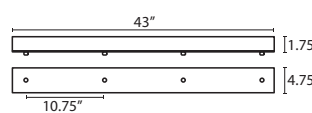

T34V 4 LIGHT BAR CANOPY

- Suitable for sloped ceilings
- Black, Bronze or Satin Nickel
- 20" Dia. shades MAX, with staggered heights
- For larger diameter glasses, Stemhooks are required for spacing