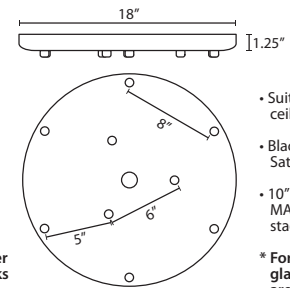

T39X 9 LIGHT ROUND CANOPY

- Suitable for sloped ceilings
- Black, Bronze or Satin Nickel
- 10" Dia. shades MAX, with staggered heights
- For larger diameter glasses, Stemhooks are required for spacing