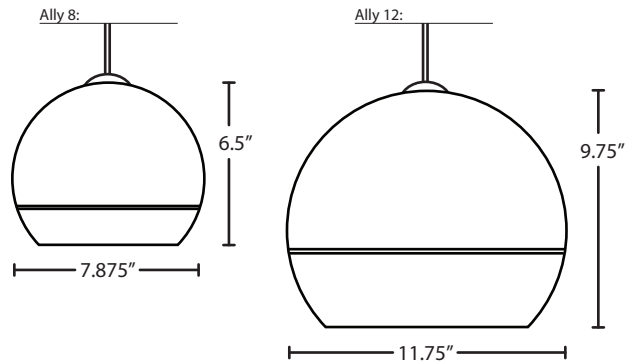

ALLY 8 / 12

120V PENDANTS

location:
DAMP

SPECIFICATIONS:

DESCRIPTION

The Ally Pendant is a contemporary design composed of a transparent European globe glass, with a clear bottom that is separated by an interesting cut perimeter line. Cord-hung, cable-hung or stem-mount pendant options.

LAMPING

Standard: 60W Medium-based 120V, lamp not included. Dimmable with standard incandescent dimmer (not included).

LED Filament: 8W Replaceable A19 LED Filament lamp, 120V, dimmable, 90+ CRI, 3000°K CCT, 800 lumens, 25,000 hours, lamp included.

DIFFUSER

Shade shall be of glass in various decors.

Ally 8: 7.875" Dia. x 6.5" H

Ally 12: 11.75" Dia. x 9.75" H

SUSPENSION

Cord-hung: 10' SVT-type cord, complete with 5" decorative sleeve at the socketholder. Jacket coordinates with metal finish. Plated stamped steel construction. Black, Bronze or Satin Nickel. See next page for mulit light options.

Cable-hung: 1x 10' aircraft-quality stainless steel cable support with 10' AWM-type cord. Jacket coordinates with metal finish. 5" Dia. dome canopy is plated stamped steel. Black, Bronze or Satin Nickel.

Stem-mount: Includes 4 connectable stem sections (3", 6", 12" and 18" lengths) plus telescoping piece for up to 3" adjustment, 10' max. 5" Dia. canopy (with swivel) and stem sections are plated steel. Black, Bronze or Satin Nickel.

*Additional Stem Sections can be ordered under accessories.

MOUNTING

Installs directly to a 4" octagonal or round ceiling box. Suitable for sloped ceilings.

LABELS

UL or ETL Listed. Suitable for Damp Locations (interior use only).

Consult factory concerning lower wattage labeling for energy requirements.

Project Information:

For ordering information, see next page