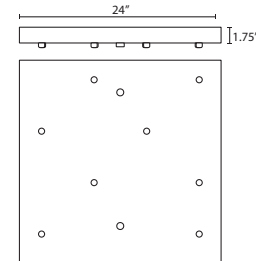

T38X 8 LIGHT SQUARE CANOPY

- Suitable for sloped ceilings
- Black, Bronze or Satin Nickel
- 20" Dia. shades MAX, with staggered heights
- For larger diameter glasses, Stemhooks are required for spacing