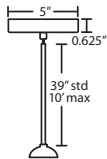

1TT STEM PENDANT

- Swivel at canopy, suitable for sloped ceilings
- Includes telescoping section plus 4 connectable stem sections, (1x 3", 1x 6", 1x 12", 1x 18"), 10' max
- Black, Bronze or Satin Nickel
- Additional Stem Sections can be ordered under Accessories