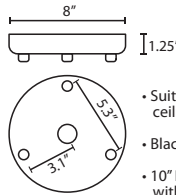

MULTI-PORT CANOPY OPTIONS FOR CORD PENDANTS

T33X 3 LIGHT ROUND CANOPY

- Suitable for sloped ceilings
- Black, Bronze or Satin Nickel
- 10" Dia. shades MAX, with staggered heights
- For larger diameter glasses, Stemhooks are required for spacing