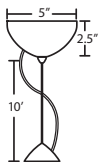

1KX CABLE-HUNG PENDANT

- 1x 10' aircraft-quality stainless steel cable
- Suitable for sloped ceilings
- 1x lampholder
- Cord: 10' AWM-type provided
- Also available in 15'
- Black, Bronze or Satin Nickel

ACCESSORIES:

ADDITIONAL STEM SECTIONS:

Additional connecting stems are available to increase overall length of a Stem Pendant, up to 10' max. Telescoping adjustable section allows up to 3" movement.

T20A-SN, BK or BR	Adj. Section
T203-SN, BK or BR	3" Section
T206-SN, BK or BR	6" Section
T212-SN, BK or BR	12" Section
T218-SN, BK or BR	18" Section

LONGER CORD LENGTHS:

Longer cord length of 15' available. Add an "L" to the end of the item number, i.e. 1JC-169707-SN-L.

LOW WATTAGE LABELING:

Incandescent fixture supplied with 16 watt relamp label. Add an "LW" to the end of the item number, i.e. 1JC-169707-SN-LW.

CORD SLEEVES:

If concealing the cord is desired on a Cord-hung Pendant, order our 0.25" dia. metal sleeves. Each sleeve is 18" long and may be field cut.

T118-BK	Black
T118-BR	Bronze
T118-SN	Satin Nickel

STEMHOOKS:

Suspension hooks allow cord drops to be placed wherever desired. Suitable for sloped ceilings or for greater multi-light spacing

T103BK	Black
T103BR	Bronze
T103SN	Satin Nickel