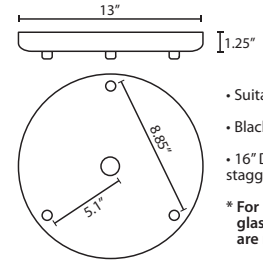

T33XL 3 LIGHT LARGE ROUND CANOPY

- Suitable for sloped ceilings
- Black, Bronze or Satin Nickel
- 16" Dia. shades MAX, with staggered heights
- For larger diameter glasses, Stemhooks are required for spacing