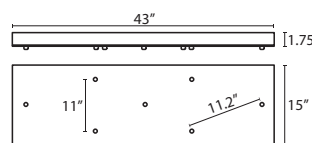

T37V 7 LIGHT BAR CANOPY

- Suitable for sloped ceilings
- Black, Bronze or Satin Nickel
- 20" Dia. shades MAX, with staggered heights
- For larger diameter glasses, Stemhooks are required for spacing

HOW TO ORDER A MULTILIGHT FIXTURE

Order your canopy with the selected 120V multi light pendants (indicated by "B" or "J" prefix) for the complete fixture:

Example: 1x T33XL-SN (3 Light Large Round Canopy)

1x J-ALLY8SM-SN (Ally 8 Pendant in Smoke/Clear)

1x J-ALLY8BL-SN (Ally 8 Pendant in Blue/Clear)

1x J-ALLY12AM-SN (Ally 12 Pendant in Amber/Clear)