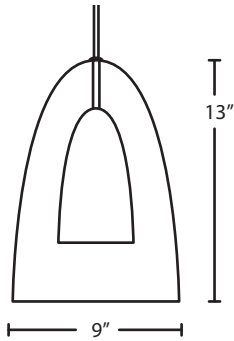

DANO

120V PENDANTS

location:
DAMP

SPECIFICATIONS:

DESCRIPTION

Cord-hung pendant with European glass shade and inner wood diffuser.

LAMPING

LED: 9W Replaceable source, 120V, CL dimmable, 90+ CRI, 3000°K CCT, 800 lumens, 30,000 hours. Lamp included. (Standard CCT is 3000K, 3500K and 4000K are also available)

DIFFUSER

Shade shall be of glass in various decors with inner wood diffuser. 9" Dia. x 13" H

SUSPENSION

Cord-hung: 10' SVT-type cord, complete with 5" decorative sleeve at the socketholder. Jacket coordinates with metal finish. Plated stamped steel construction. Black, Bronze or Satin Nickel. See next page for mulit light options.

MOUNTING

Installs directly to a 4" octagonal or round ceiling box. Suitable for sloped ceilings.

LABELS

UL or ETL Listed. Suitable for Damp Locations (interior use only). Consult factory concerning lower wattage labeling for energy requirements.

Project Information:

For ordering information, see next page

All dimensions provided are nominal. Allowance must be made for dimensional tolerance in handcrafted glasses.

REV 6/24