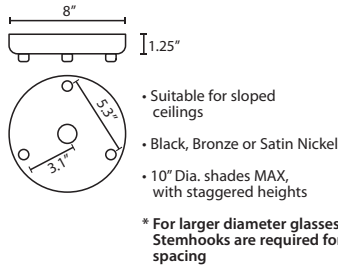

ORDERING:

CONNECTION	GLASS OPTIONS	LAMP OPTIONS	METAL FINISH	OPTIONS
Cord Fixtures	DANOCLNA Clear/Natural	LED* 9W LED	BK Black	L 15' cord
1JC 1 Lt. Dome	DANOCLMD Clear/Medium	*CCT options available (contact factory)	BR Bronze	LW Low
1JT 1 Lt. Flat	DANOSMNA Smoke/Natural		SN Satin Nickel	wattage labeling
	DANOSMMD Smoke/Medium			

Multi light Cord Fixture
J For Multi light Canopy

Ex. 1JT-DANOCLMD-SN
Dano Pendant, Clear/Medium Shade, Satin Nickel Finish, Flat Canopy

MULTIPOINT CANOPY OPTIONS FOR CORD PENDANTS

T33X 3 LIGHT ROUND CANOPY