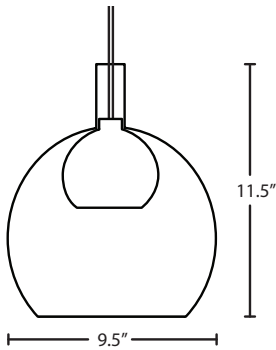

BENJI

120V PENDANTS

location:
DAMP

SPECIFICATIONS:

DESCRIPTION

Cord-hung pendant with European glass shade and inner wood diffuser.

LAMPING

LED: 9W Replaceable source, 120V, CL dimmable, 90+ CRI, 3000°K CCT, 800 lumens, 30,000 hours. Lamp included. (Standard CCT is 3000K, 3500K and 4000K are also available)

DIFFUSER

Shade shall be of glass in various decors with inner wood diffuser. 9.5" Dia. x 11.5" H

SUSPENSION

Cord-hung: 10' SVT-type cord, complete with 5" decorative sleeve at the socketholder. Jacket coordinates with metal finish. Plated stamped steel construction. Black, Bronze or Satin Nickel. See next page for mult light options.

MOUNTING

Installs directly to a 4" octagonal or round ceiling box. Suitable for sloped ceilings.

LABELS

UL or ETL Listed. Suitable for Damp Locations (interior use only). Consult factory concerning lower wattage labeling for energy requirements.

Project Information:

For ordering information, see next page

All dimensions provided are nominal. Allowance must be made for dimensional tolerance in handcrafted glasses.

REV 6/24