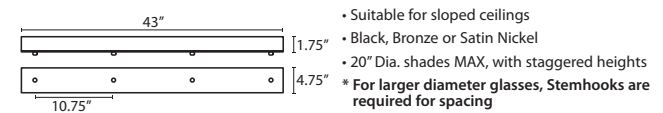

T34V 4 LIGHT BAR CANOPY