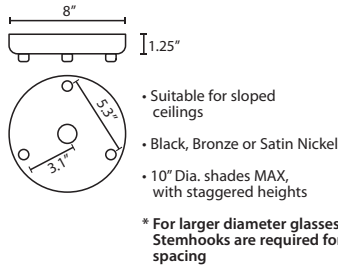

ORDERING:

CONNECTION	GLASS OPTIONS	LAMP OPTIONS	METAL FINISH	OPTIONS
Cord Fixtures	BENJICLNA Clear/Natural	LED* 9W LED	BK Black	L 15' cord
1JC 1 Lt. Dome	BENJICLMD Clear/Medium	*CCT options available (contact factory)	BR Bronze	LW Low
1JT 1 Lt. Flat	BENJIBLNA Coral Blue/Natural		SN Satin Nickel	wattage labeling
	BENJIBLMD Coral Blue/Medium			
	BENJISMNA Smoke/Natural			
Multi light Cord Fixture	BENJISMDM Smoke/Medium			
J For Multi light Canopy				

Ex. 1JT-BENJICLMD-SN
BENJI Pendant, Clear/Medium Shade, Satin Nickel Finish, Flat Canopy

MULTIPOINT CANOPY OPTIONS FOR CORD PENDANTS

T33X 3 LIGHT ROUND CANOPY