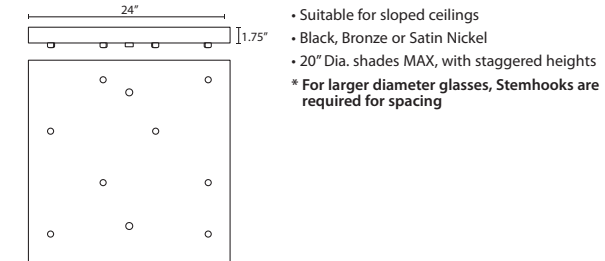

T38X 8 LIGHT SQUARE CANOPY