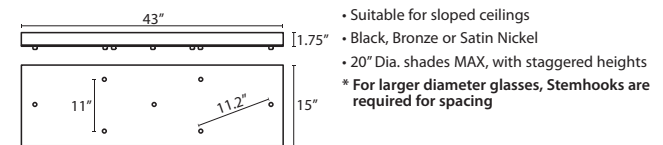

T37V 7 LIGHT BAR CANOPY

PENDANT OPTIONS:

1JT / 1JC / J CORD-HUNG PENDANT

- Flat (1JT) or Dome (1JC) Canopy styles. Dome style allows adjustment without cutting cord.
- "J" option is pendant less canopy for multipoint canopy (options to the right)
- Suitable for sloped ceilings
- Cord: 10' SVT, 5" sleeve at socketholder
- Also available in 15'
- Black, Bronze or Satin Nickel
- Cord Sleeves are available in 18" lengths

ACCESSORIES:

LONGER CORD LENGTHS:

Longer cord length of 15' available. Add an "L" to the end of the item number, i.e. 1JC-169707-SN-L.

LOW WATTAGE LABELING:

Incandescent fixture supplied with 16 watt relamp label. Add an "LW" to the end of the item number, i.e. 1JC-169707-SN-LW.

CORD SLEEVES:

If concealing the cord is desired on a Cord-hung Pendant, order our 0.25" dia. metal sleeves. Each sleeve is 18" long and may be field cut.

- T118-BK Black
- T118-BR Bronze
- T118-SN Satin Nickel

STEMHOOKS:

Suspension hooks allow cord drops to be placed wherever desired. Suitable for sloped ceilings or for greater multilight spacing

- T103BK Black
- T103BR Bronze
- T103SN Satin Nickel

HOW TO ORDER A MULTILIGHT FIXTURE

Order your canopy with the selected 120V multi light pendants (indicated by "B" or "J" prefix) for the complete fixture:

Example: 1x T33X-SN (3 Light Round Canopy)

1x J-BENJICLNA-SN (Benji Pendant in Clear/Natural)

1x J-BENJISMNA-SN (Benji Pendant in Smoke/Natural)

1x J-BENJIBLNA-SN (Benji Pendant in Blue/Natural)