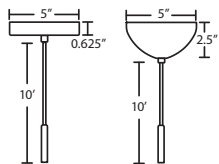

- Flat (1JT) or Dome (1JC) Canopy styles. Dome style allows adjustment without cutting cord.
- "J" option is pendant less canopy for multipoint canopy (options to the right)
- Suitable for sloped ceilings
- Cord: 10' SVT, 5" sleeve at socketholder
- Also available in 15'
- Black, Bronze or Satin Nickel
- Cord Sleeves are available in 18" lengths