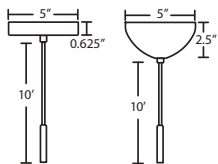

PENDANT OPTIONS:

1JT / 1JC / J CORD-HUNG PENDANT

- Flat (1JT) or Dome (1JC) Canopy styles. Dome style allows adjustment without cutting cord.
- "J" option is pendant less canopy for multipoint canopy (options to the right)
- Suitable for sloped ceilings
- Cord: 10' SVT, 5" sleeve at socketholder
- Also available in 15'
- Black, Bronze or Satin Nickel
- Cord Sleeves are available in 18" lengths

ACCESSORIES:

LONGER CORD LENGTHS:

Longer cord length of 15' available. Add an "L" to the end of the item number, i.e. 1JC-169707-SN-L.

LOW WATTAGE LABELING:

Incandescent fixture supplied with 16 watt relamp label.

Add an "LW" to the end of the item number, i.e. 1JC-169707-SN-LW.

CORD SLEEVES:

If concealing the cord is desired on a Cord-hung Pendant, order our 0.25" dia. metal sleeves. Each sleeve is 18" long and may be field cut.

- **T118-BK** Black
- **T118-BR** Bronze
- **T118-SN** Satin Nickel

STEMHOOKS:

Suspension hooks allow cord drops to be placed wherever desired. Suitable for sloped ceilings or for greater multilight spacing

- **T103BK** Black
- **T103BR** Bronze
- **T103SN** Satin Nickel