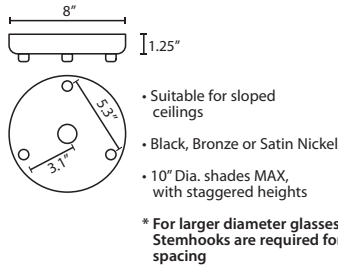

T33X 3 LIGHT ROUND CANOPY

T33XL 3 LIGHT LARGE ROUND CANOPY

T36X 6 LIGHT ROUND CANOPY

T39X 9 LIGHT ROUND CANOPY

T38X 8 LIGHT SQUARE CANOPY

T33V 3 LIGHT BAR CANOPY

T34V 4 LIGHT BAR CANOPY

T37V 7 LIGHT BAR CANOPY