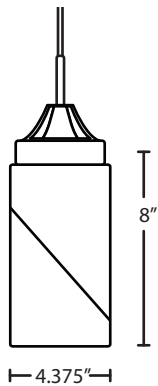

BLINK

120V PENDANTS

location:
DAMP

SPECIFICATIONS:

DESCRIPTION

Cord-hung pendant with closed-bottom cylinder European glass diffuser.

LAMPING

Standard: 60W Medium-based 120V, lamp not included. Dimmable with standard incandescent dimmer (not included).

LED Filament: 8W Replaceable LED Filament T-shape lamp, 120V, CL dimmable, 90+ CRI, 3000°K CCT, 800 lumens, 25,000 hours, lamp included.

DIFFUSER

Shade shall be of glass in various decors. 4.375" Dia. x 8" H

SUSPENSION

Cord-hung: 10' SVT-type cord, complete with 5" decorative sleeve at the socketholder. Jacket coordinates with metal finish. Plated stamped steel construction. Black, Bronze or Satin Nickel. See next page for mult light options.

MOUNTING

Installs directly to a 4" octagonal or round ceiling box. Suitable for sloped ceilings.

LABELS

UL or ETL Listed. Suitable for Damp Locations (interior use only). Consult factory concerning lower wattage labeling for energy requirements.

Project Information:

For ordering information, see next page

All dimensions provided are nominal.
Allowance must be made for dimensional tolerance in handcrafted glasses.

REV 6/24