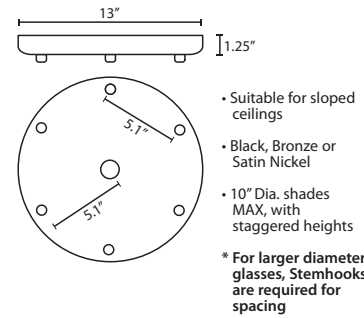

T33X 3 LIGHT ROUND CANOPY

T33XL 3 LIGHT LARGE ROUND CANOPY

T36X 6 LIGHT ROUND CANOPY

T39X 9 LIGHT ROUND CANOPY

T38X 8 LIGHT SQUARE CANOPY

T33V 3 LIGHT BAR CANOPY

T34V 4 LIGHT BAR CANOPY

T37V 7 LIGHT BAR CANOPY