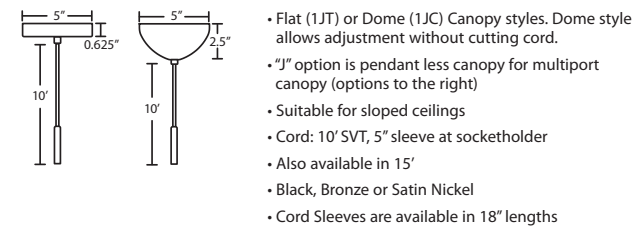

PENDANT OPTIONS:

1JT / 1JC / J CORD-HUNG PENDANT

1TT STEM PENDANT