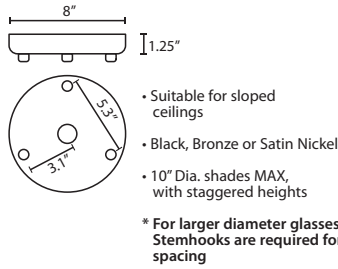

ORDERING:

CONNECTION	GLASS OPTIONS	LAMP OPTIONS	METAL FINISH	OPTIONS
Cord Fixtures	GENOAM Vapor Amber	(blank) 60W A19	BK Black	L 15' Cord
1JC 1 Lt. Dome	GENOCL Vapor Clear	EDIL 8W LED	BR Bronze	LW Lower Wattage
1JT 1 Lt. Flat	GENOSM Vapor Smoke	Filament	SN Satin Nickel	Labeling

Stem Fixture
1TT 1 Lt. Flat

Multi light Cord Fixture
J For Multi light Canopy

Ex. 1JT-GENOCL-SN
Geno Pendant, Vapor Clear Shade, Satin Nickel Finish, Flat Canopy

MULTIPOINT CANOPY OPTIONS FOR CORD PENDANTS

T33X 3 LIGHT ROUND CANOPY