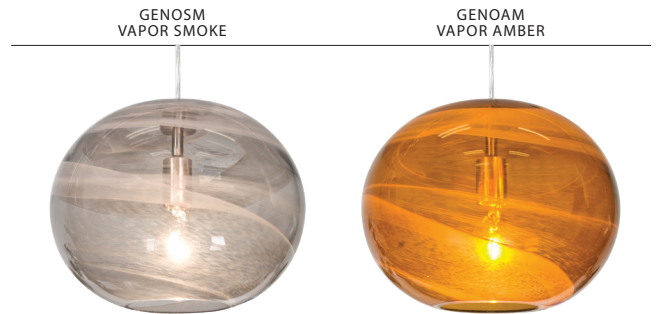

GENOSM
VAPOR SMOKE

GENOAM
VAPOR AMBER