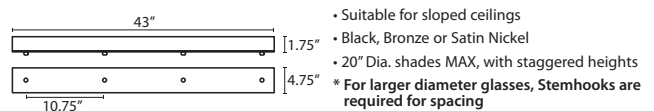

T34V 4 LIGHT BAR CANOPY