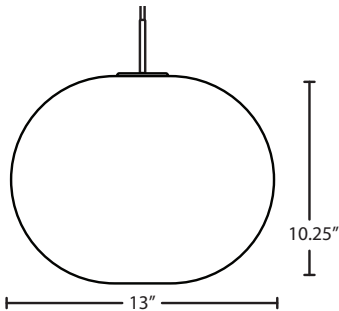

Project Information:

For ordering information, see next page

All dimensions provided are nominal.
Allowance must be made for dimensional tolerance in handcrafted glasses.

REV 6/24