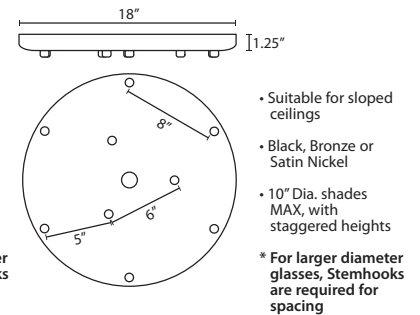

T39X 9 LIGHT ROUND CANOPY