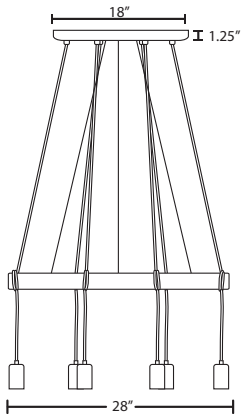

CIRQUE

120V PENDANTS

location:
DAMP

SPECIFICATIONS:

DESCRIPTION

6-light suspension pendant with wooden ring.

LAMPING

Standard: 60W Medium-based 120V, lamp not included. Dimmable with standard incandescent dimmer (not included).

LED Filament: 8W Replaceable A19 LED Filament lamp, 120V, dimmable, 80+ CRI, 3000°K CCT, 800 lumens, 25,000 hours, lamp included.

SUSPENSION

Cloth cords with Black sockets on 28" Wood Ring. Available with Mesh Shade option.

CANOPY

6-light canopy. Plated stamped steel construction.

MOUNTING

Installs directly to a 4" octagonal or round ceiling box. Suitable for sloped ceilings.

LABELS

UL or ETL Listed. Suitable for Damp Locations (interior use only). Consult factory concerning lower wattage labeling for energy requirements.

CIRQUE-120V-BK-MS
(CIRQUE WITH MESH SHADES)