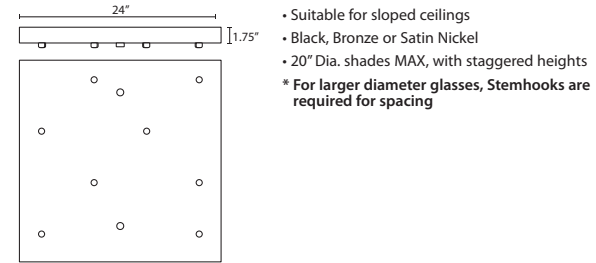

T38X 8 LIGHT SQUARE CANOPY