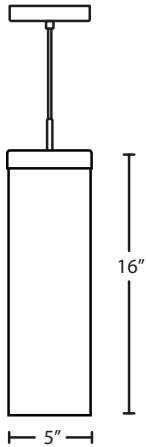

Project Information:

For ordering information, see next page

All dimensions provided are nominal.
Allowance must be made for dimensional tolerance in handcrafted glasses.

REV 6/24