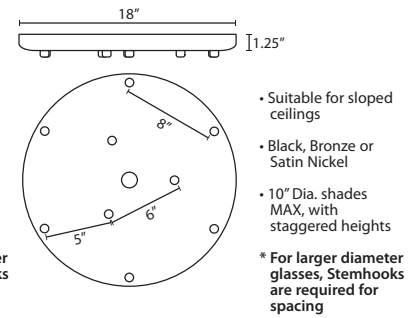

T39X 9 LIGHT ROUND CANOPY

PENDANT OPTIONS:

1JT / 1JC / J CORD-HUNG PENDANT

- Flat (1JT) or Dome (1JC) Canopy styles. Dome style allows adjustment without cutting cord.
- "J" option is pendant less canopy for multipoint canopy (options to the right)
- Suitable for sloped ceilings
- Cord: 10' SVT, 5" sleeve at socketholder
- Also available in 15'
- Black, Bronze or Satin Nickel
- Cord Sleeves are available in 18" lengths

1TT STEM PENDANT

- Swivel at canopy, suitable for sloped ceilings
- Includes telescoping section plus 4 connectable stem sections, (1x 3', 1x 6', 1x 12', 1x 18'), 10' max
- Black, Bronze or Satin Nickel
- Additional Stem Sections can be ordered under Accessories

ACCESSORIES:

ADDITIONAL STEM SECTIONS:

Additional connecting stems are available to increase overall length of a Stem Pendant, up to 10' max. Telescoping adjustable section allows up to 3" movement.

T20A-SN, BK or BR	Adj. Section
T203-SN, BK or BR	3" Section
T206-SN, BK or BR	6" Section
T212-SN, BK or BR	12" Section
T218-SN, BK or BR	18" Section

LONGER CORD LENGTHS:

Longer cord length of 15' available. Add an "L" to the end of the item number, i.e. 1JC-169707-SN-L.

LOW WATTAGE LABELING:

Incandescent fixture supplied with 16 watt relamp label. Add an "LW" to the end of the item number, i.e. 1JC-169707-SN-LW.

CORD SLEEVES:

If concealing the cord is desired on a Cord-hung Pendant, order our 0.25" dia. metal sleeves. Each sleeve is 18" long and may be field cut.

T118-BK	Black
T118-BR	Bronze
T118-SN	Satin Nickel

STEMHOOKS:

Suspension hooks allow cord drops to be placed wherever desired. Suitable for sloped ceilings or for greater multilight spacing

T103BK	Black
T103BR	Bronze
T103SN	Satin Nickel