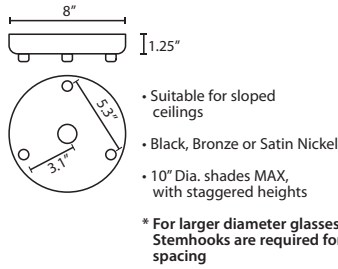

ORDERING:

CONNECTION	SHADE OPTIONS	LAMP OPTIONS	METAL FINISH	OPTIONS
Cord Fixture	FRIZLN White Linen	(blank) 75W A19 Incan	BK Black	L 15' cord
1JC 1 Lt. Dome	FRIZOG Opal Glossy	LED 3000K LED	BR Bronze	LW Low
1JT 1 Lt. Flat		LED35 3500K LED	SN Satin Nickel	wattage labeling
		LED40 4000K LED	Nickel	

Stem Fixture
1TT 1 Lt. Flat

Multi light
J For Multi light Canopy

Ex. 1JC-FRIZLN-SN
Friz Pendant w/ White Linen Glass, Satin Nickel Finish

MULTIPOINT CANOPY OPTIONS FOR CORD PENDANTS

T33X 3 LIGHT ROUND CANOPY