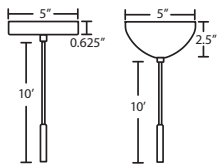

PENDANT OPTIONS:

1JT / 1JC / J CORD-HUNG PENDANT

- Flat (1JT) or Dome (1JC) Canopy styles. Dome style allows adjustment without cutting cord.
- "J" option is pendant less canopy for multipoint canopy (options to the right)
- Suitable for sloped ceilings
- Cord: 10' SVT, 5" sleeve at socketholder
- Also available in 15'
- Black, Bronze or Satin Nickel
- Cord Sleeves are available in 18" lengths