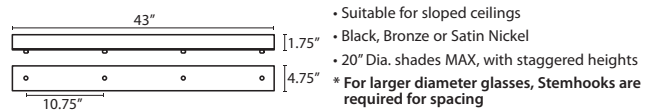

T34V 4 LIGHT BAR CANOPY