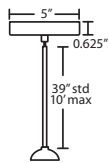

1TT STEM PENDANT

- Swivel at canopy, suitable for sloped ceilings
- Includes telescoping section plus 4 connectable stem sections, (1x 3', 1x 6', 1x 12', 1x 18'), 10' max
- Black, Bronze or Satin Nickel
- Additional Stem Sections can be ordered under Accessories

ACCESSORIES:

ADDITIONAL STEM SECTIONS:

Additional connecting stems are available to increase overall length of a Stem Pendant, up to 10' max. Telescoping adjustable section allows up to 3" movement.

T20A-SN, BK or BR	Adj. Section
T203-SN, BK or BR	3" Section
T206-SN, BK or BR	6" Section
T212-SN, BK or BR	12" Section
T218-SN, BK or BR	18" Section

LONGER CORD LENGTHS:

Longer cord length of 15' available. Add an "L" to the end of the item number, i.e. 1JC-169707-SN-L.

LOW WATTAGE LABELING:

Incandescent fixture supplied with 16 watt relamp label. Add an "LW" to the end of the item number, i.e. 1JC-169707-SN-LW.

CORD SLEEVES:

If concealing the cord is desired on a Cord-hung Pendant, order our 0.25" dia. metal sleeves. Each sleeve is 18" long and may be field cut.

T118-BK	Black
T118-BR	Bronze
T118-SN	Satin Nickel

STEMHOOKS:

Suspension hooks allow cord drops to be placed wherever desired. Suitable for sloped ceilings or for greater multilight spacing

T103BK	Black
T103BR	Bronze
T103SN	Satin Nickel