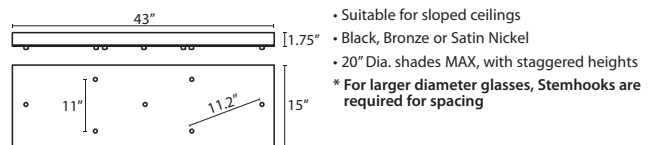

T37V 7 LIGHT BAR CANOPY

HOW TO ORDER A MULTILIGHT FIXTURE

Order your canopy with the selected 120V multi light pendants (indicated by "B" or "J" prefix) for the complete fixture:

Example: 1x T33X-SN (3 Light Round Canopy)

- 1x J-FRIZOG-SN (Friz Pendant in Opal Glossy)
- 1x J-FRIZOG-SN (Friz Pendant in Opal Glossy)
- 1x J-FRIZOG-SN (Friz Pendant in Opal Glossy)