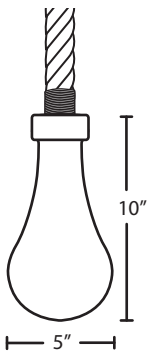

DASH

120V PENDANTS

location:
DAMP

SPECIFICATIONS:

DESCRIPTION

The significant and stylish natural rope suspension of our Dash pendant creates a striking backdrop for the clear teardrop glass diffuser and exposed light source, and plays to the creativity of the installation allowing for knots, sways, loops and more.

DIFFUSER

Shade shall be made of clear glass. 5" Dia. x 10" H

SUSPENSION

Rope-hung: 6'-0" long and 2" dia natural hemp rope, field-cutttable with inner SVT Cord. Also available as 3-light fixture.

MOUNTING

Black flat canopy with support hook, installs directly to a 4" octagonal or round ceiling box. Suitable for sloped ceilings.

LABELS

UL or ETL Listed. Suitable for Damp Locations (interior use only).

DASHCL (CLEAR)