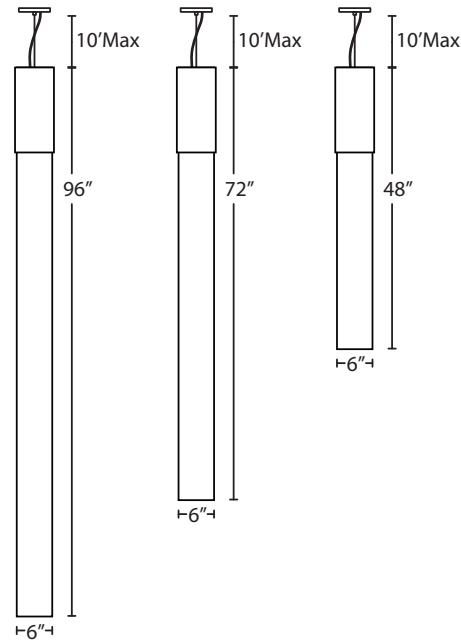

MONDO

120V PENDANTS

location:
DAMP

SPECIFICATIONS:

DESCRIPTION

The Mondo pendant commands attention with its striking presence for any modern and sleek interior. The cylindrical white acrylic tube, stands tall like a slender pillar of light and emits a soft and inviting glow when lit. Suspended from the ceiling by a combination of a cable and a cord, it embodies contemporary elegance and minimalist design.

LAMPING

LED:

MONDO48: 20W Replaceable LED, 2000 lumens.

MONDO72: 35W Replaceable LED, 3500 lumens.

MONDO96: 50W Replaceable LED, 5000 lumens.

Integrated LED source, dimmable, 90+ CRI, 30,000 hours.

DIFFUSER

Shade shall be made of Frosted Acrylic in three sizes:

6" Dia. x 48" H

6" Dia. x 72" H

6" Dia. x 96" H

SUSPENSION

10' SVT-type cord and 3/32 cable support. Jacket coordinates with metal finish. Plated stamped steel construction. Black finish.

MOUNTING

Installs directly to a 4" octagonal or round ceiling box. Suitable for sloped ceilings.

LABELS

UL or ETL Listed. Suitable for Damp Locations (interior use only).

96" H, 72" H AND 48" H ACRYLIC

ORDERING:

CONNECTION	SHADE OPTION	LAMP OPTION	METAL FINISH	OPTIONS
Cord Fixtures	MONDO48 48" Acrylic	LED 3000K LED	BK Black	L 15' cord
1KX 1 Lt. Flat	MONDO72 72" Acrylic	LED35 3500K LED	*Contact Factory for custom colors	277 277V
	MONDO96 96" Acrylic	LED40 4000K LED		DIM010 0-10V Dimming

Ex. 1KX-MONDO48-LED-BK
Mondo 48 Pendant w/ Acrylic Shade,
Black Finish

Project Information:

All dimensions provided are nominal.
Allowance must be made for dimensional tolerance in handcrafted glasses.

REV 6/24