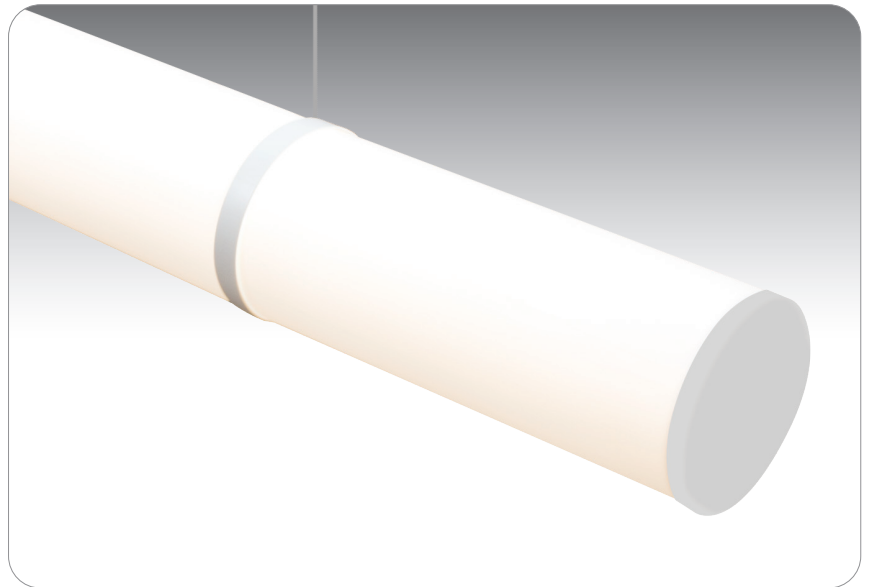

ENCORE

120V PENDANTS

location:
DRY

SPECIFICATIONS:

DESCRIPTION

The Encore pendant is crafted from uniform white acrylic tubing, exuding elegance akin to a gentle cloud floating in the air. Its elongated form, stretching nearly eight feet, commands attention with its impressive scale yet exuding an ethereal lightness that adds sophistication to any space.

LAMPING

LED: 45W LED, 3000K CCT, 90+ CRI, 4000 lumens

DIFFUSER

White Acrylic Tube in 90" Length.

SUSPENSION

3/32" Wire Suspension Cable, 10ft. long, along with 12V power cable.

MOUNTING

Installs directly to a 4" octagonal or round ceiling box. Suitable for sloped ceilings.

LABELS

UL or ETL Listed. Suitable for Dry Locations (interior use only).

WHITE FINISH

BLACK FINISH

ORDERING:

CONNECTION	SHADE OPTION	LAMP OPTION	METAL FINISH	OPTIONS
Cable/Cord Fixture	ENCORE90 Encore	LED 3000K LED	BK Black	L 15' cord
1KX 1 Lt. Flat		LED35 3500K LED	WH White	
		LED40 4000K LED		

Ex. 1KX-ENCORE-LED-BK
Encore Suspension with White Acrylic,
Black Finish

Project Information:

All dimensions provided are nominal.
Allowance must be made for dimensional tolerance in handcrafted glasses.