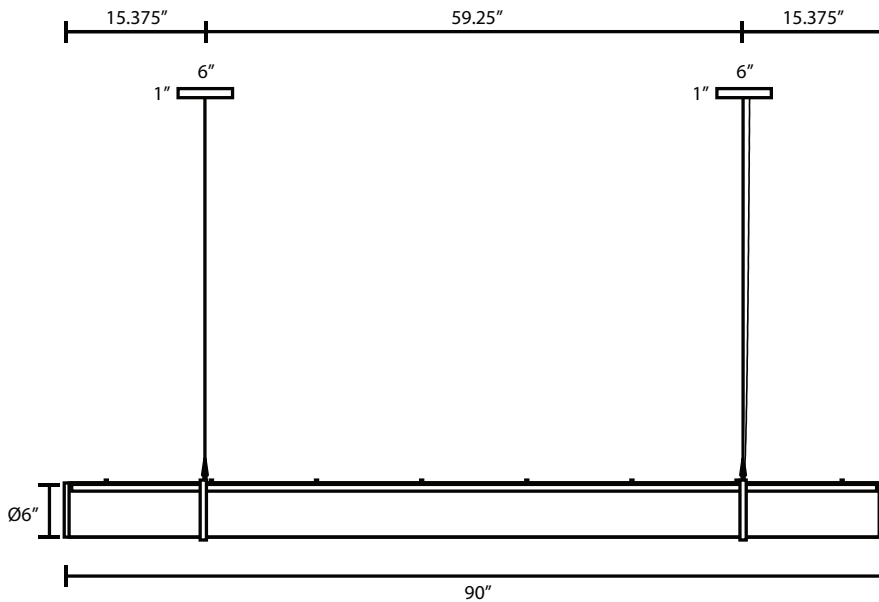

ORDERING:

CONNECTION	SHADE OPTION	LAMP OPTION	METAL FINISH	OPTIONS
Cable/Cord Fixture	ENCORE90 Encore	LED 3000K LED	BK Black	L 15' cord
1KX 1 Lt. Flat		LED35 3500K LED	WH White	
		LED40 4000K LED		

Ex. 1KX-ENCORE-LED-BK
Encore Suspension with White Acrylic,
Black Finish

Project Information:

All dimensions provided are nominal.
Allowance must be made for dimensional tolerance in handcrafted glasses.

REV 6/24