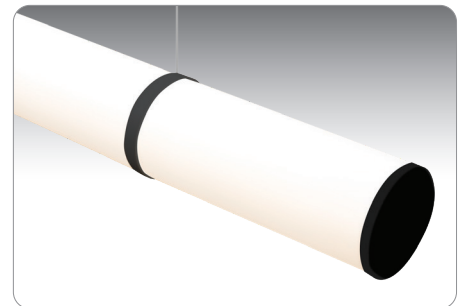

ENCORE

120V PENDANTS

location:
DRY

SPECIFICATIONS:

DESCRIPTION

The Encore pendant is crafted from uniform white acrylic tubing, exuding elegance akin to a gentle cloud floating in the air. Its elongated form, stretching nearly eight feet, commands attention with its impressive scale yet exuding an ethereal lightness that adds sophistication to any space.

LAMPING

LED: 45W LED, 3000K CCT, 90+ CRI, 4000 lumens

DIFFUSER

White Acrylic Tube in 90" Length.

SUSPENSION

3/32" Wire Suspension Cable, 10ft. long, along with 12V power cable.

MOUNTING

Installs directly to a 4" octagonal or round ceiling box. Suitable for sloped ceilings.

LABELS

UL or ETL Listed. Suitable for Dry Locations (interior use only).

WHITE FINISH

BLACK FINISH

ORDERING:

CONNECTION	SHADE OPTION	LAMP OPTION	METAL FINISH	OPTIONS
Cable/Cord Fixture	ENCORE90 Encore	LED 3000K LED	BK Black	L 15' cord
1KX 1 Lt. Flat		LED35 3500K LED	WH White	
		LED40 4000K LED		