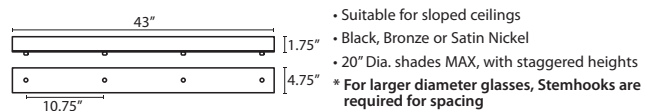

- T103BK Black
- T103BR Bronze
- T103SN Satin Nickel

T38X 8 LIGHT SQUARE CANOPY

T33V 3 LIGHT BAR CANOPY

T34V 4 LIGHT BAR CANOPY

T37V 7 LIGHT BAR CANOPY

HOW TO ORDER A MULTILIGHT FIXTURE

Order your canopy with the selected 120V multi light pendants (indicated by "B" or "J" prefix) for the complete fixture: