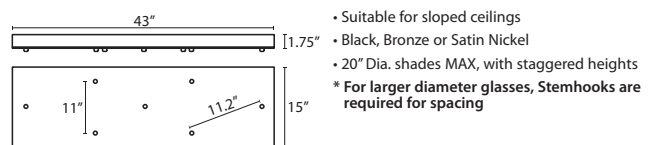

- T103BK Black
- T103BR Bronze
- T103SN Satin Nickel

T38X 8 LIGHT SQUARE CANOPY

T33V 3 LIGHT BAR CANOPY

T34V 4 LIGHT BAR CANOPY

T37V 7 LIGHT BAR CANOPY

HOW TO ORDER A MULTILIGHT FIXTURE

Order your canopy with the selected 120V multi light pendants (indicated by "B" or "J" prefix) for the complete fixture: