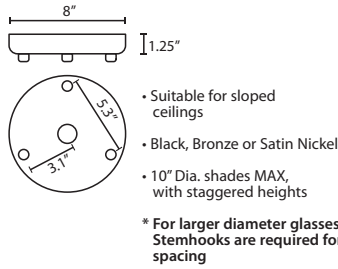

ORDERING:

CONNECTION	GLASS OPTIONS	LAMP OPTIONS	METAL FINISH	OPTIONS
Cord Fixtures	DIONBL Blue	(blank) E26 Socket	BK Black	L 15' Cord
1JC 1 Lt. Dome	DIONCL Clear	LED 9W LED	BR Bronze	LW Lower
1JT 1 Lt. Flat	DIONSM Smoke		SN Satin Nickel	Wattage Labeling
J For Multi light Canopy				

Ex. 1JT-DIONCL-LED-SN
Dion Pendant, Clear Shade,
Satin Nickel Finish

MULTIPOINT CANOPY OPTIONS FOR CORD PENDANTS

T33X 3 LIGHT ROUND CANOPY