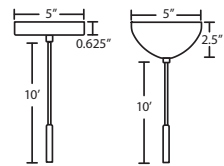

**Project Information:**

**For ordering information, see next page**

All dimensions provided are nominal. Allowance must be made for dimensional tolerance in handcrafted glasses.

REV 6/24

ORDERING:

CONNECTION	GLASS OPTIONS	LAMP OPTIONS	METAL FINISH	OPTIONS
Cord Fixtures	DIONBL Blue	(blank) E26 Socket	BK Black	L 15' Cord
1JC 1 Lt. Dome	DIONCL Clear	LED 9W LED	BR Bronze	LW Lower
1JT 1 Lt. Flat	DIONSM Smoke		SN Satin Nickel	Wattage Labeling
J For Multi light Canopy				

T36X 6 LIGHT ROUND CANOPY

T39X 9 LIGHT ROUND CANOPY

PENDANT OPTIONS:

1JT / 1JC / J MONOPOINT PENDANT CANOPY

- Flat (1JT) or Dome (1JC) Canopy styles. Dome style allows adjustment without cutting cord.
- "J" option is pendant less canopy for multipoint canopy (options to the right)
- Suitable for sloped ceilings
- Cord: 10' SVT, 5" sleeve at socketholder (V Series utilizes SJT-type)
- Black, Bronze or Satin Nickel