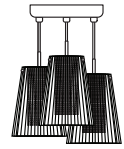

### DESCRIPTION

Inspired by the famed fluted columns of Greek Corinthian architecture, the Dion pendant is truly timeless. Then accented by the shimmering lighting effect introduced by a square perf inner diffuser, thus adding a modern twist.

**Project Information:**

**For ordering information, see next page**

All dimensions provided are nominal. Allowance must be made for dimensional tolerance in handcrafted glasses.

REV 6/24

ORDERING:

CONNECTION	GLASS OPTIONS	LAMP OPTIONS	METAL FINISH	OPTIONS
Cord Fixtures	DIONBL Blue	(blank) E26 Socket	BK Black	L 15' Cord
1JC 1 Lt. Dome	DIONCL Clear	LED 9W LED	BR Bronze	LW Lower
1JT 1 Lt. Flat	DIONSM Smoke		SN Satin Nickel	Wattage Labeling
J For Multi light Canopy				