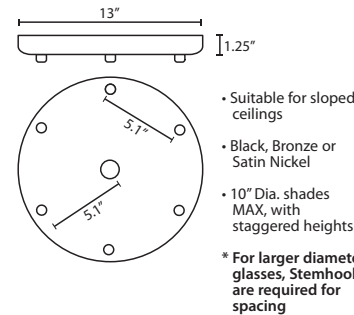

T36X 6 LIGHT ROUND CANOPY