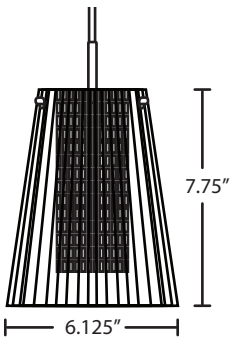

DION

120V PENDANTS

location:
DAMP

SPECIFICATIONS:

DESCRIPTION

Inspired by the famed fluted columns of Greek Corinthian architecture, the Dion pendant is truly timeless. Then accented by the shimmering lighting effect introduced by a square perf inner diffuser, thus adding a modern twist.

LAMPING

Standard: 60W A19 Medium-based 120V, lamp not included. Dimmable with standard incandescent dimmer (not included).

LED: 9W Replaceable LED Lamp 120V, CL dimmable, 90+ CRI, 3000°K CCT, 800 lumens, 30,000 hours, lamp included. (Standard CCT is 3000K, 3500K and 4000K are also available)

DIFFUSER

Shade shall be of Blue, Clear or Smoke glass with inner cross-cut white cylinder. 6.125" Dia. x 7.75" H

SUSPENSION

Cord-hung: 10' SVT-type cord, complete with 5" decorative sleeve at the socketholder. Jacket coordinates with metal finish. Plated stamped steel construction. Black, Bronze or Satin Nickel. See next page for multi light options.

MOUNTING

Installs directly to a 4" octagonal or round ceiling box. Suitable for sloped ceilings.

LABELS

UL or ETL Listed. Suitable for Damp Locations (interior use only). Consult factory concerning lower wattage labeling for energy requirements.

Project Information:

For ordering information, see next page

All dimensions provided are nominal. Allowance must be made for dimensional tolerance in handcrafted glasses.

REV 6/24