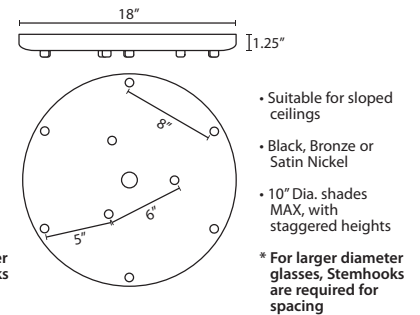

T39X 9 LIGHT ROUND CANOPY

PENDANT OPTIONS:

1JT / 1JC / J MONOPOINT PENDANT CANOPY

- Flat (1JT) or Dome (1JC) Canopy styles. Dome style allows adjustment without cutting cord.
- "J" option is pendant less canopy for multipoint canopy (options to the right)
- Suitable for sloped ceilings
- Cord: 10' SVT, 5" sleeve at socketholder (V Series utilizes SJT-type)
- Black, Bronze or Satin Nickel

ACCESSORIES:

LONGER CORD LENGTHS:
Longer cord length of 15' available. Add an "L" to the end of the item number, i.e. 1JC-169707-SNL.

LOW WATTAGE LABELING:
Incandescent fixture supplied with 16 watt relamp label. Add an "LW" to the end of the item number, i.e. 1JC-169707-SN-LW.

CORD SLEEVES:
If concealing the cord is desired, order our 0.25" dia. metal sleeves. Each sleeve is 18" long and may be field cut.

- T118-BK Black
- T118-BR Bronze
- T118-SN Satin Nickel

STEMHOOKS:
Suspension hooks allow cord drops to be placed wherever desired. Suitable for sloped ceilings.

- T103BK Black
- T103BR Bronze
- T103SN Satin Nickel