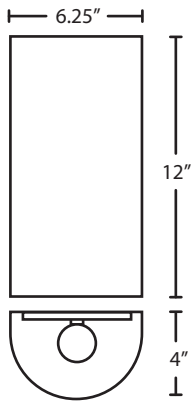

MOUNTING

Installs directly to a 4" octagonal outlet box, centered on fixture.

LABELS

UL Listed. Suitable for Wet Locations.

BLACK

WHITE

ORDERING:

FIXTURE	LAMP OPTIONS	METAL FINISH	OPTIONS
ZORO Zoro	LED 2x 6W LED 3000K LED35 3500K LED40 4000K	BK Black WH White	277 277V DIM010 0-10 Dimming
Ex. ZORO-LED-BK Zoro Wall, Black Finish			

Project Information:

All dimensions provided are nominal. Allowance must be made for dimensional tolerance in handcrafted glasses.

REV 6/24