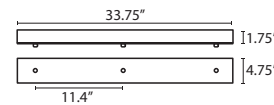

T23V 3 LIGHT BAR CANOPY

- Suitable for sloped ceilings
- Black, Bronze or Satin Nickel
- 20" Dia. shades MAX, with staggered heights
- For larger diameter glasses, Skyhook are required for spacing