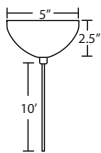

FIXED PENDANT OPTIONS:

1XC 1 LIGHT PENDANT, DOME CANOPY

1. **NO CORD CUTTING REQUIRED**
2. Suitable for use on sloped ceilings
   - 1x electronic 60W dimmable 120V transformer
   - Installs to standard 4" octagonal junction box
   - Black, Bronze or Satin Nickel metal finishes