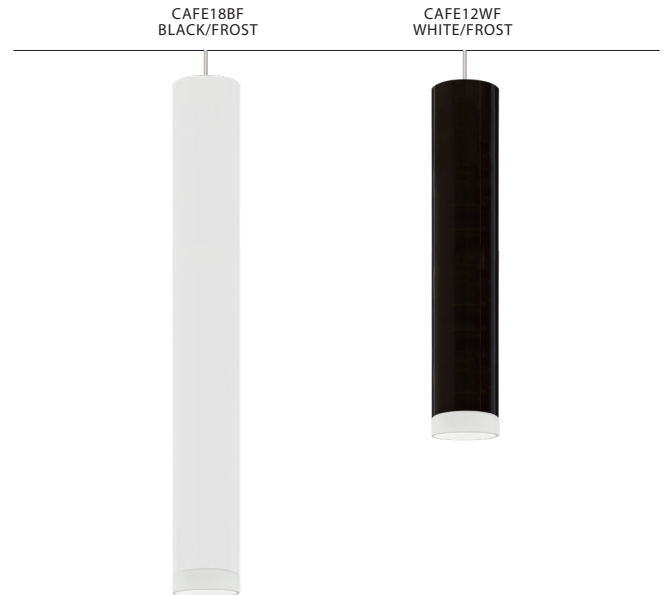

Project Information:

For ordering information, see next page

All dimensions provided are nominal. Allowance must be made for dimensional tolerance in handcrafted glasses.

REV 3/24