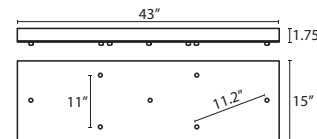

T27V 7 LIGHT BAR CANOPY

- Suitable for sloped ceilings
- Black, Bronze or Satin Nickel
- 20" Dia. shades MAX, with staggered heights
- For larger diameter glasses, Skyhook are required for spacing

HOW TO ORDER A MULTILIGHT FIXTURE

Order your canopy with the selected 12V multi light pendants (indicated by "X" prefix) for the complete fixture:

Example: 1x T23XL-LED-SN (3 Light Large Round LED Canopy)

1x X-CAFE12BF-SN (Cafe 12 Pendant in Black/Frost), LED-ready

1x X-CAFE12BF-SN (Cafe 12 Pendant in Black/Frost), LED-ready

1x X-CAFE12BF-SN (Cafe 12 Pendant in Black/Frost), LED-ready

CORD LENGTH OPTIONS:

15Ft. CORD LENGTH:

For longer 15' cord, add an "L" to the end of the item number, i.e. 1XT-174352-SNL.