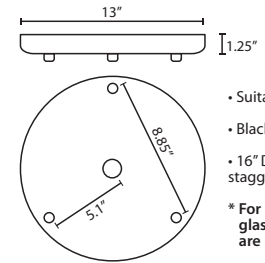

T23XL 3 LIGHT LARGE ROUND CANOPY

- Suitable for sloped ceilings
- Black, Bronze or Satin Nickel
- 16" Dia. shades MAX, with staggered heights
- For larger diameter glasses, Skyhooks are required for spacing