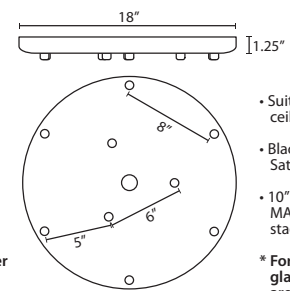

T29X 9 LIGHT ROUND CANOPY

- Suitable for sloped ceilings
- Black, Bronze or Satin Nickel
- 10" Dia. shades MAX, with staggered heights
- For larger diameter glasses, Skyhooks are required for spacing

T23V 3 LIGHT BAR CANOPY

- Suitable for sloped ceilings
- Black, Bronze or Satin Nickel
- 20" Dia. shades MAX, with staggered heights
- For larger diameter glasses, Skyhook are required for spacing