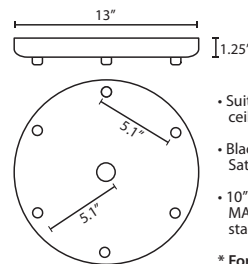

T26X 6 LIGHT ROUND CANOPY

- Suitable for sloped ceilings
- Black, Bronze or Satin Nickel
- 10" Dia. shades MAX, with staggered heights
- For larger diameter glasses, Skyhooks are required for spacing