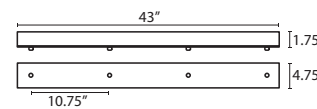

T24V 4 LIGHT BAR CANOPY

- Suitable for sloped ceilings
- Black, Bronze or Satin Nickel
- 20" Dia. shades MAX, with staggered heights
- For larger diameter glasses, Skyhook are required for spacing