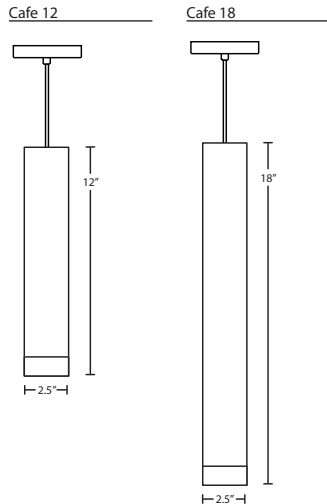

CAFE 12 / 18

12V MINI PENDANTS

location:
DRY

SPECIFICATIONS:

DESCRIPTION

Low voltage mini pendant with tubular glass shades.

LAMPING

Standard: LED-ready to be used with LED Bi-pin MR16-type lamp. Dimmable with ELV Dimmer (not included).

LED: 9W Replaceable 12V LED MR16, dimmable, 80+ CRI, 3000°K CCT, 525 lumens, 25,000 hours. Lamp included. Dimmable with ELV Dimmer (not included).

DIFFUSER

Shade shall be handcrafted glass of various decors.

12: 2.5" Dia. x 12" H, **18:** 2.5" Dia. x 18" H

CORD

Standard cord is 10' field-adjustable coaxial type with teflon jacket and decorative sleeve at the socketholder. Jacket tint coordinates with metal finish. Cords also available in 15' lengths.

STANDARD PENDANT (1XC, 1XT, X)

Mini pendant comes complete with either dome-style or flat-style canopy. See next page for multi light options with "X" prefix.

QUICK-CONNECT OPTION (XP, RXP)

Quick-Connect Jack is compatible with Besa Rail Adapter.

METAL FINISH

Glass retainer hardware, sleeve and Quick-Connect Jack and/or canopies are finished in either Black, Bronze or Satin Nickel.

MOUNTING

Installs directly to a 4" octagonal ceiling box. Suitable for sloped ceilings.

LABELS

UL or ETL Listed. Suitable for Dry Locations (interior use only).

CAFE12BF (BLACK/FROST) & CAFE18WF (WHITE/FROST) WITH BLACK FINISH