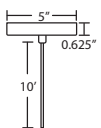

1XT 1 LIGHT PENDANT, FLAT CANOPY

- Suitable for use on sloped ceilings
- 1x electronic 60W dimmable 120V transformer, fits partially in junction box
- Installs to standard 4" octagonal junction box
- Black, Bronze or Satin Nickel metal finishes

X 1 LIGHT PENDANT FOR MULTIPOINT CANOPIES

- Suitable for use on sloped ceilings
- 1x electronic 60W dimmable 120V transformer, fits partially in junction box
- Installs to standard 4" octagonal junction box
- Black, Bronze or Satin Nickel metal finishes

ADDITIONAL OPTIONS:

277V:

For 277V option, add an "277" to the end of the item number, i.e. 1XT-174352-SN-277.

0-10V Dimming:

For 0-10V Dimming option, add an "DIM010" to the end of the item number, i.e. 1XT-174352-SN-DIM010.