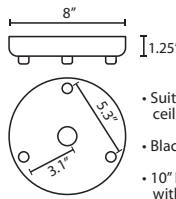

MULTIPOINT CANOPY OPTIONS FOR CORD PENDANTS

T33X 3 LIGHT ROUND CANOPY

- Suitable for sloped ceilings
- Black, Bronze or Satin Nickel
- 10" Dia. shades MAX, with staggered heights

* For larger diameter glasses, Stemhooks are required for spacing