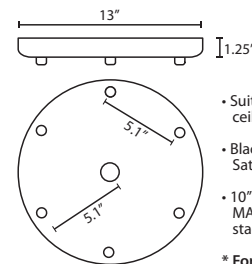

T33X 3 LIGHT ROUND CANOPY

- Suitable for sloped ceilings
- Black, Bronze or Satin Nickel
- 10" Dia. shades MAX, with staggered heights

* For larger diameter glasses, Stemhooks are required for spacing

T33XL 3 LIGHT LARGE ROUND CANOPY

- Suitable for sloped ceilings
- Black, Bronze or Satin Nickel
- 16" Dia. shades MAX, with staggered heights

* For larger diameter glasses, Stemhooks are required for spacing

T36X 6 LIGHT ROUND CANOPY

- Suitable for sloped ceilings
- Black, Bronze or Satin Nickel
- 10" Dia. shades MAX, with staggered heights