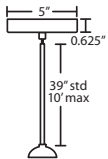

1TT STEM PENDANT

- Swivel at canopy, suitable for sloped ceilings
- Includes telescoping section plus 4 connectable stem sections, (1x 3', 1x 6', 1x 12', 1x 18'), 10' max
- Black, Bronze or Satin Nickel
- Additional Stem Sections can be ordered under Accessories