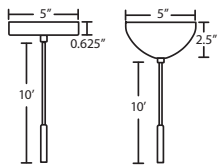

Stem-mount: Includes 4 connectable stem sections (3", 6", 12" and 18" lengths) plus telescoping piece for up to 3" adjustment, 10' max. 5" Dia. canopy (with swivel) and stem sections are plated steel. Black, Bronze or Satin Nickel.

- Flat (1JT) or Dome (1JC) Canopy styles. Dome style allows adjustment without cutting cord.
- "J" option is pendant less canopy for multiport canopy (options to the right)
- Suitable for sloped ceilings
- Cord: 10' SVT, 5" sleeve at socketholder
- Also available in 15'
- Black, Bronze or Satin Nickel
- Cord Sleeves are available in 18" lengths