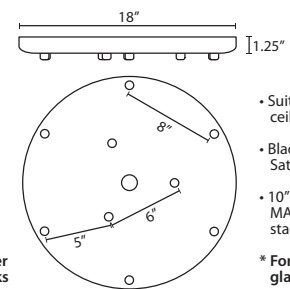

Stem-mount: Includes 4 connectable stem sections (3", 6", 12" and 18" lengths) plus telescoping piece for up to 3" adjustment, 10' max. 5" Dia. canopy (with swivel) and stem sections are plated steel. Black, Bronze or Satin Nickel.

T33X 3 LIGHT ROUND CANOPY

- Suitable for sloped ceilings
- Black, Bronze or Satin Nickel
- 10" Dia. shades MAX, with staggered heights

* For larger diameter glasses, Stemhooks are required for spacing

T33XL 3 LIGHT LARGE ROUND CANOPY

- Suitable for sloped ceilings
- Black, Bronze or Satin Nickel
- 16" Dia. shades MAX, with staggered heights

* For larger diameter glasses, Stemhooks are required for spacing

T36X 6 LIGHT ROUND CANOPY

- Suitable for sloped ceilings
- Black, Bronze or Satin Nickel
- 10" Dia. shades MAX, with staggered heights

* For larger diameter glasses, Stemhooks are required for spacing

T39X 9 LIGHT ROUND CANOPY

- Suitable for sloped ceilings
- Black, Bronze or Satin Nickel
- 10" Dia. shades MAX, with staggered heights

* For larger diameter glasses, Stemhooks are required for spacing