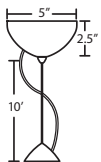

1KX CABLE-HUNG PENDANT

- 1x 10' aircraft-quality stainless steel cable
- Suitable for sloped ceilings
- 1x lampholder
- Cord: 10' AWM-type provided
- Also available in 15'
- Black, Bronze or Satin Nickel

ACCESSORIES:

ADDITIONAL STEM SECTIONS:

Additional connecting stems are available to increase overall length of a Stem Pendant, up to 10' max. Telescoping adjustable section allows up to 3" movement.

T20A-SN, BK or BR	Adj. Section
T203-SN, BK or BR	3" Section
T206-SN, BK or BR	6" Section
T212-SN, BK or BR	12" Section
T218-SN, BK or BR	18" Section

LONGER CORD LENGTHS:

Longer cord length of 15' available. Add an "L" to the end of the item number, i.e. 1JC-169707-SN-L.

LOW WATTAGE LABELING:

Incandescent fixture supplied with 16 watt relamp label. Add an "LW" to the end of the item number, i.e. 1JC-169707-SN-LW.

CORD SLEEVES:

If concealing the cord is desired on a Cord-hung Pendant, order our 0.25" dia. metal sleeves. Each sleeve is 18" long and may be field cut.

T118-BK	Black
T118-BR	Bronze
T118-SN	Satin Nickel

STEMHOOKS:

Suspension hooks allow cord drops to be placed wherever desired. Suitable for sloped ceilings or for greater multilight spacing

T103BK	Black
T103BR	Bronze
T103SN	Satin Nickel