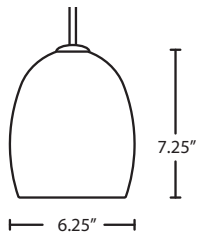

LUCIA

120V PENDANTS

SPECIFICATIONS:

DESCRIPTION

The Lucia is a handcrafted European glass in a curvy bell-bottomed shape, that fits nicely into any contemporary design.

LAMPING

Standard: 75W A19 120V incandescent, lamp not included. Dimmable with standard incandescent dimmer (not included).

LED: 9W Replaceable source, 120V, dimmable, 90+ CRI, 3000°K CCT, 800 lumens, 30,000 hours. Lamp included. (Standard CCT is 3000K, 3500K and 4000K are also available)

DIFFUSER

Shade shall be handcrafted glass of various decors. 6.25" Dia. x 7.25" H

Opening sizes: 42mm top.

SUSPENSION

Cord-hung: 10' SVT-type cord, complete with 5" decorative sleeve at the socketholder. Jacket coordinates with metal finish. Plated stamped steel construction. Black, Bronze or Satin Nickel. See next page for mult light options.

Cable-hung: 1x 10' aircraft-quality stainless steel cable support with 10' AWM-type cord. Jacket coordinates with metal finish. 5" Dia. dome canopy is plated stamped steel. Black, Bronze or Satin Nickel.

Stem-mount: Includes 4 connectable stem sections (3", 6", 12" and 18" lengths) plus telescoping piece for up to 3" adjustment, 10' max. 5" Dia. canopy (with swivel) and stem sections are plated steel. Black, Bronze or Satin Nickel.

*Additional Stem Sections can be ordered under accessories.

MOUNTING

Installs directly to a 4" octagonal ceiling box. Suitable for sloped ceilings.

LABELS

UL or ETL Listed. Suitable for Damp Locations (interior use only).

Consult factory concerning lower wattage labeling for energy requirements.

169719
CARRERA

Project Information:

For ordering information, see next page

All dimensions provided are nominal. Allowance must be made for dimensional tolerance in handcrafted glasses.

REV 3/24