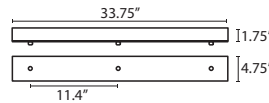

T33V 3 LIGHT BAR CANOPY

- Suitable for sloped ceilings
- Black, Bronze or Satin Nickel
- 20" Dia. shades MAX, with staggered heights

* For larger diameter glasses, Stemhooks are required for spacing