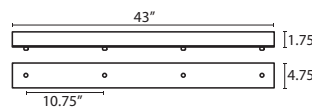

T34V 4 LIGHT BAR CANOPY

- Suitable for sloped ceilings
- Black, Bronze or Satin Nickel
- 20" Dia. shades MAX, with staggered heights

* For larger diameter glasses, Stemhooks are required for spacing