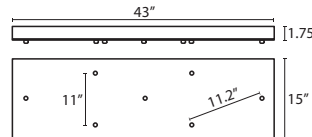

T37V 7 LIGHT BAR CANOPY

- Suitable for sloped ceilings
- Black, Bronze or Satin Nickel
- 20" Dia. shades MAX, with staggered heights

* For larger diameter glasses, Stemhooks are required for spacing

HOW TO ORDER A MULTILIGHT FIXTURE

Order your canopy with the selected 120V multi light pendants (indicated by "B" or "J" prefix) for the complete fixture:

Example: 1x T33X-SN (3 Light Round Canopy)

1x J-169786-SN (Lucia Pendant in Blue Cloud)

1x J-169786-SN (Lucia Pendant in Blue Cloud)

1x J-169786-SN (Lucia Pendant in Blue Cloud)