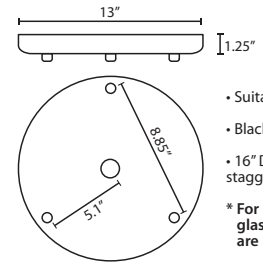

T33XL 3 LIGHT LARGE ROUND CANOPY

- Suitable for sloped ceilings
- Black, Bronze or Satin Nickel
- 16" Dia. shades MAX, with staggered heights

* For larger diameter glasses, Stemhooks are required for spacing