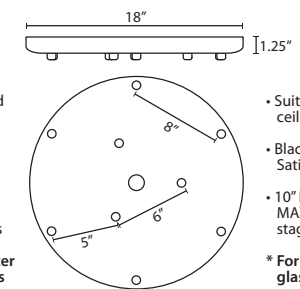

T29X 9 LIGHT ROUND CANOPY

- Suitable for sloped ceilings
- Black, Bronze or Satin Nickel
- 10" Dia. shades MAX, with staggered heights
- For larger diameter glasses, Skyhooks are required for spacing

T23V 3 LIGHT BAR CANOPY

- Suitable for sloped ceilings
- Black, Bronze or Satin Nickel
- 20" Dia. shades MAX, with staggered heights
- For larger diameter glasses, Skyhook are required for spacing

T24V 4 LIGHT BAR CANOPY

- Suitable for sloped ceilings
- Black, Bronze or Satin Nickel
- 20" Dia. shades MAX, with staggered heights
- For larger diameter glasses, Skyhook are required for spacing