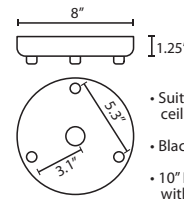

MULTIPOINT CANOPY OPTIONS:

T23X 3 LIGHT ROUND CANOPY

- Suitable for sloped ceilings
- Black, Bronze or Satin Nickel
- 10" Dia. shades MAX, with staggered heights
- For larger diameter glasses, Skyhooks are required for spacing