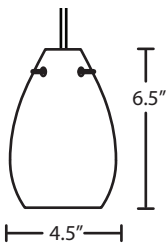

Project Information:

For ordering information, see next page

All dimensions provided are nominal.
Allowance must be made for dimensional tolerance in handcrafted glasses.

REV 6/23