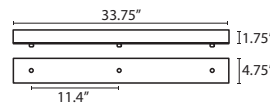

T23V 3 LIGHT BAR CANOPY

- Suitable for sloped ceilings
- Black, Bronze or Satin Nickel
- 20" Dia. shades MAX, with staggered heights
- For larger diameter glasses, Skyhook are required for spacing