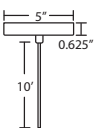

1XT 1 LIGHT PENDANT, FLAT CANOPY

- Suitable for use on sloped ceilings
- 1x electronic 60W dimmable 120V transformer, fits partially in junction box
- Installs to standard 4" octagonal junction box
- Black, Bronze or Satin Nickel metal finishes

X 1 LIGHT PENDANT FOR MULTIPOINT CANOPIES

- Suitable for use on sloped ceilings
- 1x electronic 60W dimmable 120V transformer, fits partially in junction box
- Installs to standard 4" octagonal junction box
- Black, Bronze or Satin Nickel metal finishes

ADDITIONAL OPTIONS:

277V:
For 277V option, add an "277" to the end of the item number, i.e. 1XT-174352-SN-277.

0-10V Dimming:
For 0-10V Dimming option, add an "DIM010" to the end of the item number, i.e. 1XT-174352-SN-DIM010.