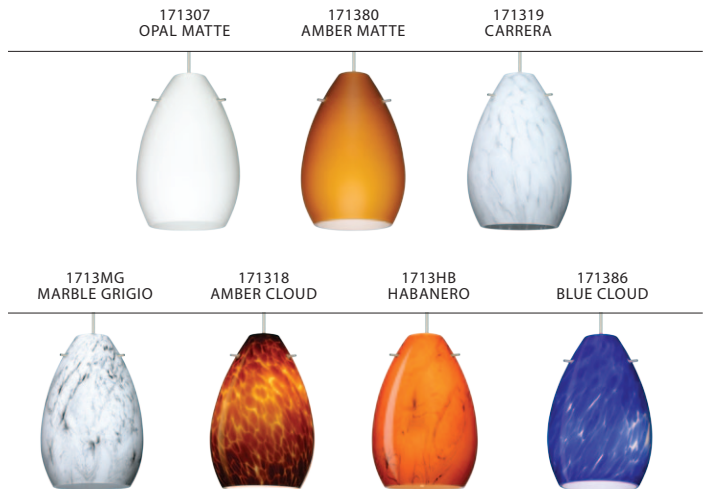

METAL FINISH

Glass retainer hardware, sleeve and Quick-Connect Jack and/or canopies are finished in either Black, Bronze or Satin Nickel.

MOUNTING

Installs directly to a 4" octagonal ceiling box. Suitable for sloped ceilings.

LABELS

UL or ETL Listed. Suitable for Dry Locations (interior use only).

PERA 6 IN MAGMA (171386) & HONEY (1713HN) IN BLACK FINISH

Project Information:

For ordering information, see next page

All dimensions provided are nominal.
Allowance must be made for dimensional tolerance in handcrafted glasses.