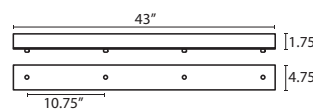

T24V 4 LIGHT BAR CANOPY

- Suitable for sloped ceilings
- Black, Bronze or Satin Nickel
- 20" Dia. shades MAX, with staggered heights
- For larger diameter glasses, Skyhook are required for spacing