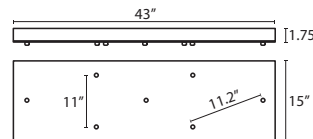

T27V 7 LIGHT BAR CANOPY

- Suitable for sloped ceilings
- Black, Bronze or Satin Nickel
- 20" Dia. shades MAX, with staggered heights
- For larger diameter glasses, Skyhook are required for spacing

HOW TO ORDER A MULTILIGHT FIXTURE

Order your canopy with the selected 12V multi light pendants (indicated by "X" prefix) for the complete fixture:

1. **Example: 1x T23XL-SN (3 Light Large Round Canopy)**
2. **1x X-171319-SN (Pera 6 Pendant in Carrera)**
   - **1x X-171319-SN (Pera 6 Pendant in Carrera)**
   - **1x X-171319-SN (Pera 6 Pendant in Carrera)**

CORD LENGTH OPTIONS:

15Ft. CORD LENGTH:
For longer 15' cord, add an "L" to the end of the item number, i.e. 1XT-174352-SNL.