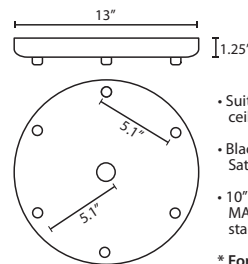

T26X 6 LIGHT ROUND CANOPY

- Suitable for sloped ceilings
- Black, Bronze or Satin Nickel
- 10" Dia. shades MAX, with staggered heights
- For larger diameter glasses, Skyhooks are required for spacing