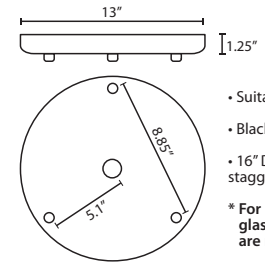

T23XL 3 LIGHT LARGE ROUND CANOPY

- Suitable for sloped ceilings
- Black, Bronze or Satin Nickel
- 16" Dia. shades MAX, with staggered heights
- For larger diameter glasses, Skyhooks are required for spacing