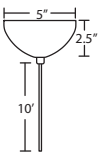

FIXED PENDANT OPTIONS:

1XC 1 LIGHT PENDANT, DOME CANOPY

1. **NO CORD CUTTING REQUIRED**
2. Suitable for use on sloped ceilings
   - 1x electronic 60W dimmable 120V transformer
   - Installs to standard 4" octagonal junction box
   - Black, Bronze or Satin Nickel metal finishes