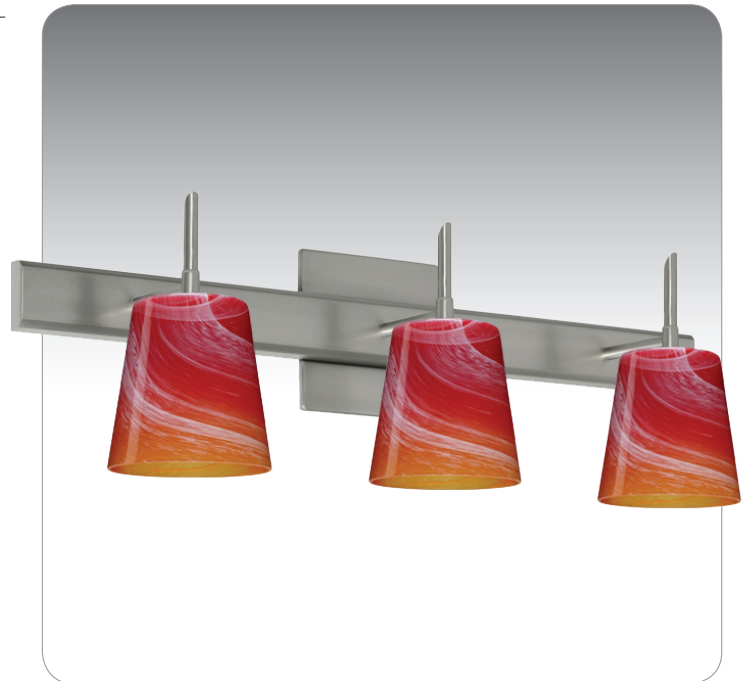

CANTO 5

VANITIES WALL

location:
DAMP

SPECIFICATIONS:

DESCRIPTION

2-4 light vanity luminaires featuring handcrafted glass.

LAMPING

Standard: 40W Low-pressure G9 Halogen, 120V, lamp included. Suitable for use in an open fixture. Dimmable with standard incandescent dimmer (not included).

LED: 5W Replaceable source, 120V, dimmable, 90+ CRI, 3000° K CCT, 450 lumens, 25,000 hours, lamp included.

DIFFUSER

Shade shall be handcrafted glass of Solare decor.
4.0" Dia. x 4.125" H, spaced 7.875" apart on center.

CONSTRUCTION

Fixture utilizes metal arm assembly and stamped steel body, with plated finish. Decorative finials can be removed for downlighting applications. Decorative outlet box cover optional when not required.

METAL FINISH

Fixture shall be finished in Bronze, Chrome or Satin Nickel.

MOUNTING

Installs directly to a 4" octagonal outlet box, with 1.75" left or right offset. Canopy allows direct wiring without outlet box, where armored cable or non-metallic sheathed cable is employed, and the decorative outlet box cover is not required. Orient upward or downward, wall-mount only.

LABELS

UL or ETL Listed. Suitable for Damp Locations (interior use only).

CANTO 5 SHOWN IN SOLARE (5131SL) WITH SQUARE CANOPY IN DOWNWARD ORIENTATION

For ordering information, see next page

All dimensions provided are nominal.
Allowance must be made for dimensional tolerance in handcrafted glasses.

REV 6/23