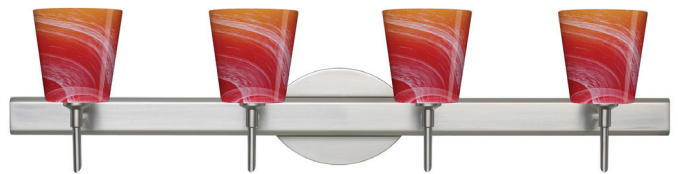

#### METAL FINISH

Fixture shall be finished in Bronze, Chrome or Satin Nickel.

**REV 6/23**

ORDERING:

FIXTURE	GLASS OPTIONS	METAL FINISH	METAL FINISH	OPTIONS
2SW 2 Light Vanity	5131SL Solare	(blank) 40W G9 Hal	BR Bronze	SQ Square Canopy
3SW 3 Light Vanity		LED 5W LED 120V, dimmable	CR Chrome	
4SW 4 Light Vanity			SN Satin Nickel	

**Ex. 3SW-5131SL-SN**  
 Canto 5 3-Light Vanity w/ Solare Glass,  
 Satin Nickel Finish

2SW: 14.625" L

3SW: 22.5" L

4SW: 30.375" L

Canopy allows direct wiring without outlet box, where armored cable or non-metallic sheathed cable is employed, and the decorative outlet box cover is not required. Orient upward or downward, wall-mount only.