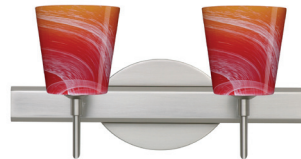

#### METAL FINISH

Fixture shall be finished in Bronze, Chrome or Satin Nickel.

#### LABELS

UL or ETL Listed. Suitable for Damp Locations (interior use only).

CANTO 5 SHOWN IN SOLARE (5131SL) WITH SQUARE CANOPY IN DOWNWARD ORIENTATION

**For ordering information, see next page**

All dimensions provided are nominal.  
Allowance must be made for dimensional tolerance in handcrafted glasses.

**REV 6/23**

ORDERING:

FIXTURE	GLASS OPTIONS	METAL FINISH	METAL FINISH	OPTIONS
2SW 2 Light Vanity	5131SL Solare	(blank) 40W G9 Hal	BR Bronze	SQ Square Canopy
3SW 3 Light Vanity		LED 5W LED 120V, dimmable	CR Chrome	
4SW 4 Light Vanity			SN Satin Nickel	

**Ex. 3SW-5131SL-SN**  
 Canto 5 3-Light Vanity w/ Solare Glass,  
 Satin Nickel Finish

2SW: 14.625" L

3SW: 22.5" L

4SW: 30.375" L

Canopy allows direct wiring without outlet box, where armored cable or non-metallic sheathed cable is employed, and the decorative outlet box cover is not required. Orient upward or downward, wall-mount only.