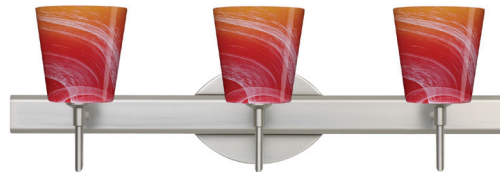

#### METAL FINISH

Fixture shall be finished in Bronze, Chrome or Satin Nickel.

#### LABELS

UL or ETL Listed. Suitable for Damp Locations (interior use only).

CANTO 5 SHOWN IN SOLARE (5131SL) WITH SQUARE CANOPY IN DOWNWARD ORIENTATION

**For ordering information, see next page**

All dimensions provided are nominal.  
Allowance must be made for dimensional tolerance in handcrafted glasses.

**REV 6/23**

ORDERING:

FIXTURE	GLASS OPTIONS	METAL FINISH	METAL FINISH	OPTIONS
2SW 2 Light Vanity	5131SL Solare	(blank) 40W G9 Hal	BR Bronze	SQ Square Canopy
3SW 3 Light Vanity		LED 5W LED 120V, dimmable	CR Chrome	
4SW 4 Light Vanity			SN Satin Nickel	

**Ex. 3SW-5131SL-SN**  
 Canto 5 3-Light Vanity w/ Solare Glass,  
 Satin Nickel Finish

2SW: 14.625" L

3SW: 22.5" L

4SW: 30.375" L

Canopy allows direct wiring without outlet box, where armored cable or non-metallic sheathed cable is employed, and the decorative outlet box cover is not required. Orient upward or downward, wall-mount only.