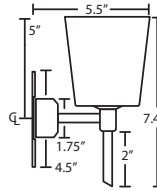

ORDERING:

FIXTURE	GLASS OPTIONS	METAL FINISH	METAL FINISH	OPTIONS
2SW 2 Light Vanity	5131SL Solare	(blank) 40W G9 Hal	BR Bronze	SQ Square Canopy
3SW 3 Light Vanity		LED 5W LED 120V, dimmable	CR Chrome	
4SW 4 Light Vanity			SN Satin Nickel