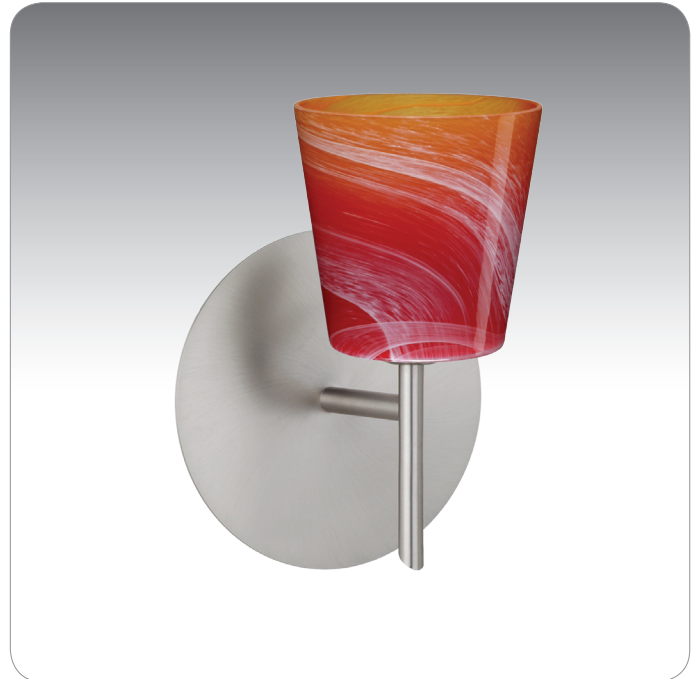

CANTO 5

MINI SCONCES WALL

location:
DAMP

SPECIFICATIONS:

DESCRIPTION

Wall-mounted sconce featuring one handcrafted glass.

LAMPING

Standard: 40W Low-pressure G9 Halogen 120V lamp, included.

DIFFUSER

Shade shall be handcrafted glass of Solare decor.

Diameter of 4.0" and height of 4.125"

CONSTRUCTION

Fixture utilizes metal arm assembly with stamped steel canopy and faceplate (5" Circle or Square), with plated finish.

METAL FINISH

Fixture shall be finished in Bronze, Chrome or Satin Nickel.

MOUNTING

Installs directly to a 4" octagonal outlet box. Wall-mount only.

Designed for uplighting, but may also be oriented downward.

LABELS

UL or ETL Listed. Suitable for Damp Locations (interior use only).

CANTO 5 SHOWN IN SOLARE (5131SL)

ORDERING:

FIXTURE	-	GLASS OPTIONS	-	METAL FINISH	-	METAL FINISH	-	OPTIONS
1SW Sconce	-	5131SL Solare	-	(blank) 40W G9 Hal LED 5W LED 120V, dimmable	-	BR Bronze CR Chrome SN Satin Nickel	-	SQ Square Canopy