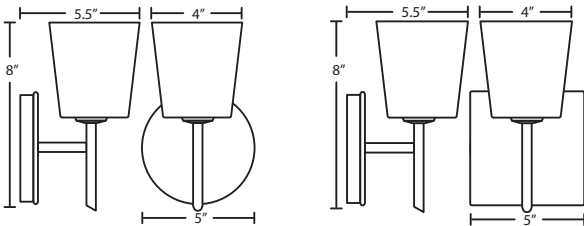

CANTO 5

MINI SCONCES WALL

location:
DAMP

SPECIFICATIONS:

DESCRIPTION

Wall-mounted sconce featuring one handcrafted glass.

LAMPING

Standard: 40W Low-pressure G9 Halogen 120V lamp, included.

DIFFUSER

Shade shall be handcrafted glass of Solare decor.

Diameter of 4.0" and height of 4.125"

CONSTRUCTION

Fixture utilizes metal arm assembly with stamped steel canopy and faceplate (5" Circle or Square), with plated finish.

METAL FINISH

Fixture shall be finished in Bronze, Chrome or Satin Nickel.

MOUNTING

Installs directly to a 4" octagonal outlet box. Wall-mount only.

Designed for uplighting, but may also be oriented downward.

LABELS

UL or ETL Listed. Suitable for Damp Locations (interior use only).

CANTO 5 SHOWN IN SOLARE (5131SL)

ORDERING:

FIXTURE	-	GLASS OPTIONS	-	METAL FINISH	-	METAL FINISH	-	OPTIONS
1SW Sconce	-	5131SL Solare	-	(blank) 40W G9 Hal LED 5W LED 120V, dimmable	-	BR Bronze CR Chrome SN Satin Nickel	-	SQ Square Canopy