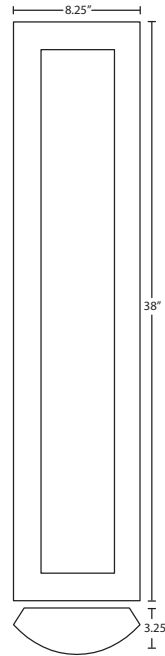

DIFFUSER

Available in White impact-resistant Acrylic diffuser.

CONSTRUCTION

.080" aluminum housing and faceplate, with a bronze, black or silver powder coating. Faceplate is secured by 4 stainless steel screws.

MOUNTING

Installs directly to a 4" octagonal outlet box, centered on fixture. 75°C supply wire required for incandescent lamping.

LABELS

UL or ETL Listed. Suitable for Wet Locations. May be used in Interior or Exterior applications.

All dimensions provided are nominal. Allowance must be made for dimensional tolerance in handcrafted glasses.

REV 6/23

ORDERING:

Expo 16:

FIXTURE	-	DIFFUSER	-	LAMP OPTIONS	-	METAL FINISH
EXP016 16" H Sconce	-	WA White Acrylic	-	LED 16W LED 1900 lumens	-	BK Black BR Bronze SL Silver

Expo 38:

FIXTURE	-	DIFFUSER	-	LAMP OPTIONS	-	METAL FINISH
EXP038 38" H Sconce	-	WA White Acrylic	-	LED 48W LED 5700 lumens	-	BK Black BR Bronze SL Silver

Ex. EXPO38-WA-LED-BK
3 Lt. Expo 38 Square Sconce w/ White Acrylic,
Black Finish