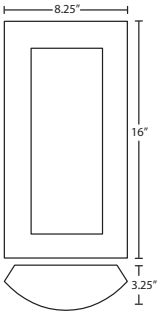

MOUNTING

Installs directly to a 4" octagonal outlet box, centered on fixture. 75°C supply wire required for incandescent lamping.

LABELS

UL or ETL Listed. Suitable for Wet Locations. May be used in Interior or Exterior applications.

All dimensions provided are nominal. Allowance must be made for dimensional tolerance in handcrafted glasses.

REV 6/23

ORDERING:

Expo 16:

FIXTURE	-	DIFFUSER	-	LAMP OPTIONS	-	METAL FINISH
EXP016 16" H Sconce	-	WA White Acrylic	-	LED 16W LED 1900 lumens	-	BK Black BR Bronze SL Silver