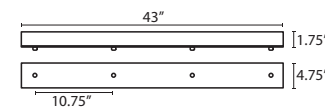

T34V 4 LIGHT BAR CANOPY

- Suitable for sloped ceilings
- Black, Bronze or Satin Nickel
- 20" Dia. shades MAX, with staggered heights
- For larger diameter glasses, Stemhooks are required for spacing