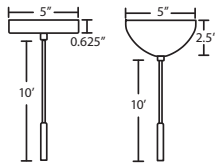

PENDANT OPTIONS:

1JT / 1JC / J CORD-HUNG PENDANT

- Flat (1JT) or Dome (1JC) Canopy styles. Dome style allows adjustment without cutting cord.
- "J" option is pendant less canopy for multipoint canopy (options to the right)
- Suitable for sloped ceilings
- Cord: 10' SVT, 5" sleeve at socketholder
- Also available in 15'
- Black, Bronze or Satin Nickel
- Cord Sleeves are available in 18" lengths