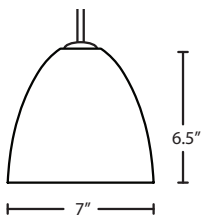

Stem-mount: Includes 4 connectable stem sections (3", 6", 12" and 18" lengths) plus telescoping piece for up to 3" adjustment, 10' max. 5" Dia. canopy (with swivel) and stem sections are plated steel. Black, Bronze or Satin Nickel.

*Additional Stem Sections can be ordered under accessories.

MOUNTING

Installs directly to a 4" octagonal ceiling box. Suitable for sloped ceilings.

LABELS

UL or ETL Listed. Suitable for Damp Locations (interior use only).

Consult factory concerning lower wattage labeling for energy requirements.

VILA SHOWN IN HABANERO (4470HB) & MARBLE GRIGIO (4470MG)

Project Information:

For ordering information, see next page

All dimensions provided are nominal. Allowance must be made for dimensional tolerance in handcrafted glasses.