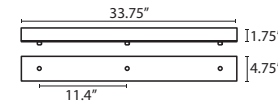

T33V 3 LIGHT BAR CANOPY

- Suitable for sloped ceilings
- Black, Bronze or Satin Nickel
- 20" Dia. shades MAX, with staggered heights
- For larger diameter glasses, Stemhooks are required for spacing