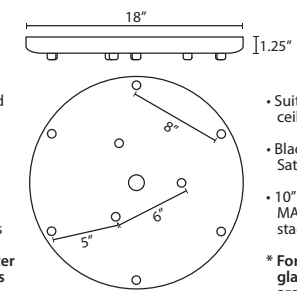

T29X 9 LIGHT ROUND CANOPY

- Suitable for sloped ceilings
- Black, Bronze or Satin Nickel
- 10" Dia. shades MAX, with staggered heights
- For larger diameter glasses, Skyhooks are required for spacing

T23V 3 LIGHT BAR CANOPY

- Suitable for sloped ceilings
- Black, Bronze or Satin Nickel
- 20" Dia. shades MAX, with staggered heights
- For larger diameter glasses, Skyhook are required for spacing

T24V 4 LIGHT BAR CANOPY

- Suitable for sloped ceilings
- Black, Bronze or Satin Nickel
- 20" Dia. shades MAX, with staggered heights
- For larger diameter glasses, Skyhook are required for spacing