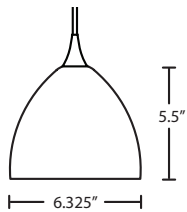

SASHA

12V MINI PENDANTS

location:
DRY

SPECIFICATIONS:

DESCRIPTION

Low voltage mini pendant with handcrafted glass.

LAMPING

Standard: 50W Low pressure halogen GY6.35 12V Bi-Pin lamp, lamp included. Suitable for use in an open fixture. Dimmable with ELV Dimmer.

LED: 5W Replaceable 12V LED, dimmable, 90+ CRI, 3000°K CCT, 550 lumens, 25,000 hours. Lamp included. Dimmable with ELV Dimmer.

DIFFUSER

Shade shall be handcrafted glass of various decors. 6.325" Dia. x 5.5" H

CORD

Standard cord is 10' field-adjustable coaxial type with teflon jacket and decorative sleeve at the socketholder. Jacket tint coordinates with metal finish. Cords also available in 15' lengths.

STANDARD PENDANT (1XC, 1XT, X)

Mini pendant comes complete with either dome-style or flat-style canopy. See next page for multi light options with "X" prefix.

QUICK-CONNECT OPTION (XP, RXP)

Quick-Connect Jack is compatible with Besa Rail Adapter.

METAL FINISH

Glass retainer hardware, sleeve and Quick-Connect Jack and/or canopies are finished in either Black, Bronze or Satin Nickel.

MOUNTING

Installs directly to a 4" octagonal ceiling box. Suitable for sloped ceilings.

LABELS

UL or ETL Listed. Suitable for Dry Locations (interior use only).

SASHA SHOWN IN CARRERA (757019) & GARNET (757041)