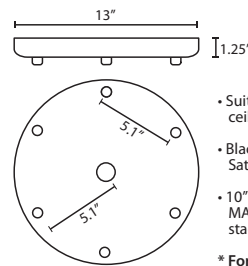

T26X 6 LIGHT ROUND CANOPY

- Suitable for sloped ceilings
- Black, Bronze or Satin Nickel
- 10" Dia. shades MAX, with staggered heights
- For larger diameter glasses, Skyhooks are required for spacing