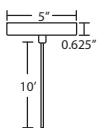

1XT 1 LIGHT PENDANT, FLAT CANOPY

- Suitable for use on sloped ceilings
- 1x electronic 60W dimmable 120V transformer, fits partially in junction box
- Installs to standard 4" octagonal junction box
- Black, Bronze or Satin Nickel metal finishes

X 1 LIGHT PENDANT FOR MULTI-PORT CANOPIES

- Suitable for use on sloped ceilings
- 1x electronic 60W dimmable 120V transformer, fits partially in junction box
- Installs to standard 4" octagonal junction box
- Black, Bronze or Satin Nickel metal finishes

ADDITIONAL OPTIONS:

277V:

For 277V option, add an "277" to the end of the item number, i.e. 1XT-174352-SN-277.

0-10V Dimming:

For 0-10V Dimming option, add an "DIM010" to the end of the item number, i.e. 1XT-174352-SN-DIM010.