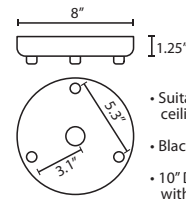

MULTI-PORT CANOPY OPTIONS:

T23X 3 LIGHT ROUND CANOPY

- Suitable for sloped ceilings
- Black, Bronze or Satin Nickel
- 10" Dia. shades MAX, with staggered heights
- For larger diameter glasses, Skyhooks are required for spacing