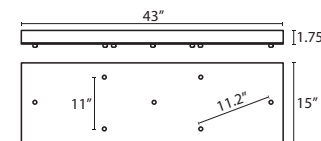

T37V 7 LIGHT BAR CANOPY

- Suitable for sloped ceilings
- Black, Bronze or Satin Nickel
- 20" Dia. shades MAX, with staggered heights

* For larger diameter glasses, Stemhooks are required for spacing

HOW TO ORDER A MULTILIGHT FIXTURE

Order your canopy with the selected 120V multi light pendants (indicated by "B" or "J" prefix) for the complete fixture:

Example: 1x T33X-SN (3 Light Round Canopy)

- **1x J-412307-SN (Stilo 10 Pendant in Opal Matte)**
- **1x J-412319-SN (Stilo 10 Pendant in Carrera)**
- **1x J-412319-SN (Stilo 10 Pendant in Carrera)**