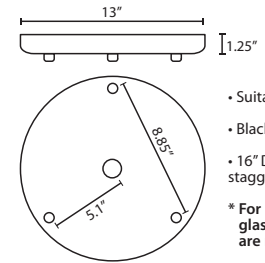

Stem-mount: Includes 4 connectable stem sections (3", 6", 12" and 18" lengths) plus telescoping piece for up to 3" adjustment, 10' max. 5" Dia. canopy (with swivel) and stem sections are plated steel. Black, Bronze or Satin Nickel.

T33X 3 LIGHT ROUND CANOPY

- Suitable for sloped ceilings
- Black, Bronze or Satin Nickel
- 10" Dia. shades MAX, with staggered heights

* For larger diameter glasses, Stemhooks are required for spacing

T33XL 3 LIGHT LARGE ROUND CANOPY