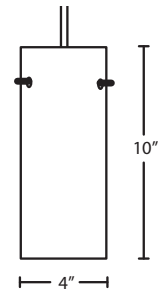

LAMPING

Standard: 100W A19 120V incandescent, lamp not included. Dimmable with standard incandescent dimmer (not included).

LED: 9W Replaceable source, 120V, dimmable, 90+ CRI, 3000°K CCT, 800 lumens, 30,000 hours. Lamp included. (Standard CCT is 3000K, 3500K and 4000K are also available)

DIFFUSER

Shade shall be handcrafted glass of various decors. 4.0" Dia. x 10.0" H

Opening sizes: 3x7mm holes.

SUSPENSION

Cord-hung: 10' SVT-type cord, complete with 5" decorative sleeve at the socketholder. Jacket coordinates with metal finish. Plated stamped steel construction. See next page for mult light options.

Cable-hung: 1x 10' aircraft-quality stainless steel cable support with 10' AWM-type cord. Jacket coordinates with metal finish. 5" Dia. dome canopy is plated stamped steel. Black, Bronze or Satin Nickel.

Stem-mount: Includes 4 connectable stem sections (3", 6", 12" and 18" lengths) plus telescoping piece for up to 3" adjustment, 10' max. 5" Dia. canopy (with swivel) and stem sections are plated steel. Black, Bronze or Satin Nickel.

*Additional Stem Sections can be ordered under accessories.

MOUNTING

Installs directly to a 4" octagonal ceiling box. Suitable for sloped ceilings.

LABELS

UL or ETL Listed. Suitable for Damp Locations (interior use only).

Consult factory concerning lower wattage labeling for energy requirements.

SHOWN IN BLUE CLOUD WITH CABLE PENDANT (412386) & IN OPAL MATTE WITH 10' CORD (412307)