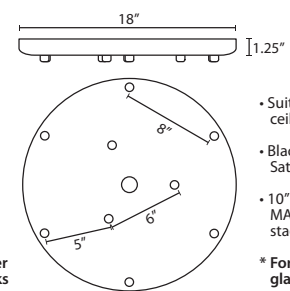

Stem-mount: Includes 4 connectable stem sections (3", 6", 12" and 18" lengths) plus telescoping piece for up to 3" adjustment, 10' max. 5" Dia. canopy (with swivel) and stem sections are plated steel. Black, Bronze or Satin Nickel.

T33X 3 LIGHT ROUND CANOPY

- Suitable for sloped ceilings
- Black, Bronze or Satin Nickel
- 10" Dia. shades MAX, with staggered heights

* For larger diameter glasses, Stemhooks are required for spacing

T33XL 3 LIGHT LARGE ROUND CANOPY

- Suitable for sloped ceilings
- Black, Bronze or Satin Nickel
- 16" Dia. shades MAX, with staggered heights

* For larger diameter glasses, Stemhooks are required for spacing

T36X 6 LIGHT ROUND CANOPY

- Suitable for sloped ceilings
- Black, Bronze or Satin Nickel
- 10" Dia. shades MAX, with staggered heights

* For larger diameter glasses, Stemhooks are required for spacing

T39X 9 LIGHT ROUND CANOPY

- Suitable for sloped ceilings
- Black, Bronze or Satin Nickel
- 10" Dia. shades MAX, with staggered heights

* For larger diameter glasses, Stemhooks are required for spacing