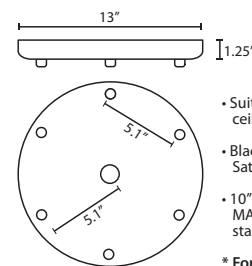

Stem-mount: Includes 4 connectable stem sections (3", 6", 12" and 18" lengths) plus telescoping piece for up to 3" adjustment, 10' max. 5" Dia. canopy (with swivel) and stem sections are plated steel. Black, Bronze or Satin Nickel.

T33X 3 LIGHT ROUND CANOPY

- Suitable for sloped ceilings
- Black, Bronze or Satin Nickel
- 10" Dia. shades MAX, with staggered heights

* For larger diameter glasses, Stemhooks are required for spacing

T33XL 3 LIGHT LARGE ROUND CANOPY

- Suitable for sloped ceilings
- Black, Bronze or Satin Nickel
- 16" Dia. shades MAX, with staggered heights

* For larger diameter glasses, Stemhooks are required for spacing

T36X 6 LIGHT ROUND CANOPY

- Suitable for sloped ceilings
- Black, Bronze or Satin Nickel
- 10" Dia. shades MAX, with staggered heights