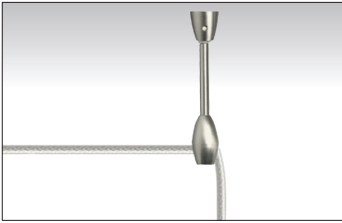

9-LIGHT ROUND CANOPIES

12V MINI PENDANTS

location:
DRY

SPECIFICATIONS:

DESCRIPTION

9-light Round Multiport canopies for Besa 12V pendants.

COMPATIBILITY

Compatible with Besa incandescent and LED 12V pendants.

CANOPIE

Canopy shall be of round-style. 18" Dia. x 1.25" H

METAL FINISH

Available in Black, Bronze or Satin Nickel.

MOUNTING

Canopies mount directly to a 4" octagonal ceiling box. Suitable for sloped ceilings.

LABELS

UL or ETL Listed. Suitable for Dry Locations (interior use only).

SWAG ACCESSORY

For 12V Cord Pendants that allow installer to position cord drops as desired.
Order: T100-BR/SN

9-LIGHT ROUND, FIXED CONNECT