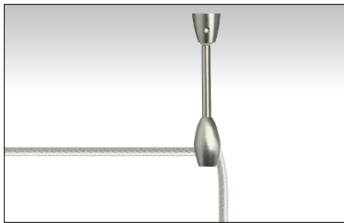

6-LIGHT ROUND CANOPIES

12V MINI PENDANTS

location:
DRY

SPECIFICATIONS:

DESCRIPTION

6-light Round Multiport canopies for Besa 12V pendants.

COMPATIBILITY

Compatible with Besa incandescent and LED 12V pendants.

CANOPIE

Canopy shall be of round-style. 13" Dia. x 1.25" H

METAL FINISH

Available in Black, Bronze or Satin Nickel.

MOUNTING

Canopies mount directly to a 4" octagonal ceiling box. Suitable for sloped ceilings.

LABELS

UL or ETL Listed. Suitable for Dry Locations (interior use only).

SWAG ACCESSORY

For 12V Cord Pendants that allow installer to position cord drops as desired.
Order: T100-BR/SN

6-LIGHT ROUND, FIXED CONNECT

COMPATIBILITY

Compatible with Besa incandescent and LED 120V pendants.

CANOPIE

Canopy shall be of round-style. 13" Dia. x 1.25" H

METAL FINISH

Available in Black, Bronze or Satin Nickel.

MOUNTING

Canopies mount directly to a 4" octagonal ceiling box. Suitable for sloped ceilings.