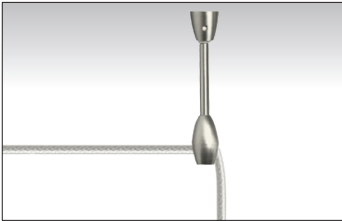

3 - LIGHT ROUND CANOPIES

12V MINI PENDANTS

location:
DRY

SPECIFICATIONS:

DESCRIPTION

3-light Round Multiport canopies for Besa 12V pendants.

COMPATIBILITY

Compatible with Besa incandescent and LED 12V pendants.

CANOPIE

Canopy shall be of round-style. 8" Dia. x 1.25" H

METAL FINISH

Available in Black, Bronze or Satin Nickel.

MOUNTING

Canopies mount directly to a 4" octagonal ceiling box. Suitable for sloped ceilings.

LABELS

UL or ETL Listed. Suitable for Dry Locations (interior use only).

SWAG ACCESSORY

For 12V Cord Pendants that allow installer to position cord drops as desired.
Order: T100-BR/SN

3-LIGHT ROUND, FIXED CONNECT

3 - LIGHT ROUND CANOPIES

120V PENDANTS

location:
DAMP

SPECIFICATIONS:

DESCRIPTION

3-light Round Multiport canopies for Besa 120V pendants.

COMPATIBILITY

Compatible with Besa incandescent and LED 120V pendants.