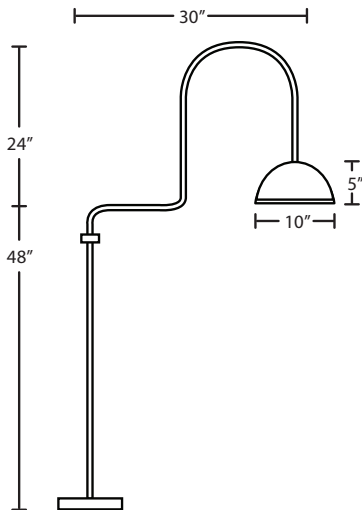

#### DESCRIPTION

Gooseneck Sconce with a 10" diameter bowl shade in Black finish.

#### CONSTRUCTION

1/2" Gooseneck arm and shade of steel construction in Black.

#### MOUNTING

Installs directly to a 4" junction box.

#### LABELS

UL or ETL Listed. Suitable for Damp Locations (interior use only).

**Project Information:**

All dimensions provided are nominal.  
Allowance must be made for dimensional tolerance in handcrafted glasses.