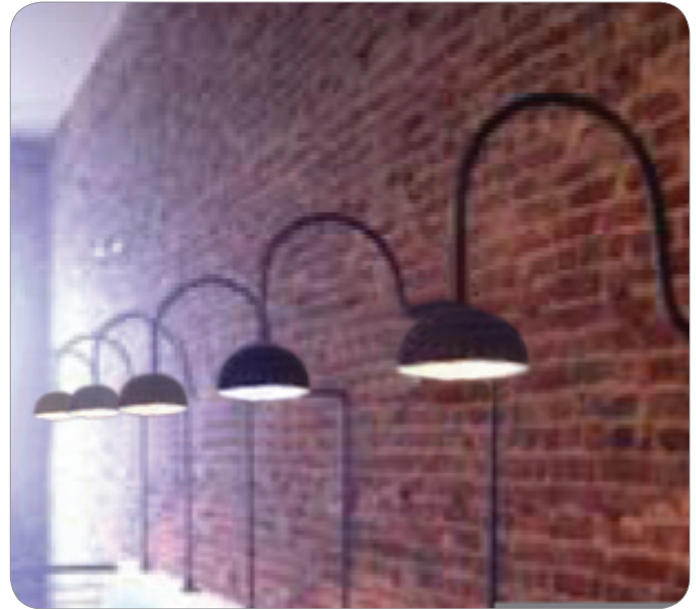

CUSTOM 021

WALL SCONCE

location:
DAMP

SPECIFICATIONS:

DESCRIPTION

Gooseneck Sconce with a 10" diameter bowl shade in Black finish.

LAMPING

Medium base socket, lamp not included.

CONSTRUCTION

1/2" Gooseneck arm and shade of steel construction in Black.

MOUNTING

Installs directly to a 4" junction box.

LABELS

UL or ETL Listed. Suitable for Damp Locations (interior use only).

Project Information:

All dimensions provided are nominal.
Allowance must be made for dimensional tolerance in handcrafted glasses.