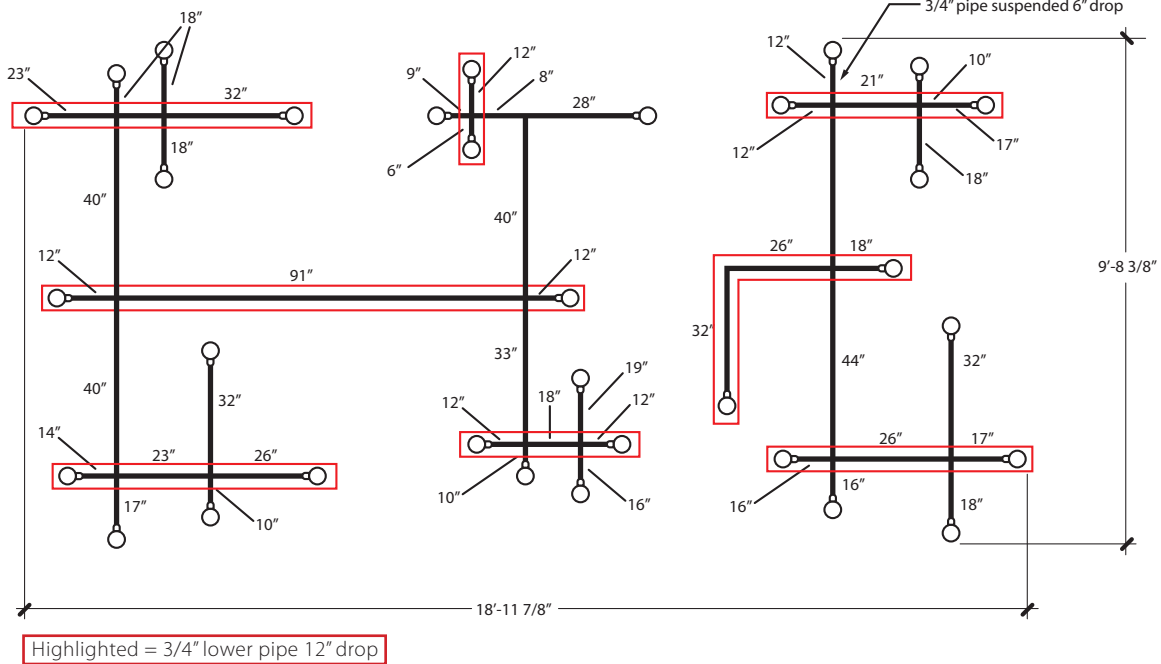

CUSTOM 020

CEILING SUSPENDED

location:  
**DAMP**

**SPECIFICATIONS:**

**DESCRIPTION**

Stem sections ceiling fixture.

**LAMPING**

**LED Filament:** 5W Replaceable source, 80+ CRI, 2200K CCT, 450 lumens, 15,000 hours, dimmable. Lamp included.

**CONSTRUCTION**

Round ceiling boxes, stem sections and medium base sockets, configurate per drawing and in Black finish.

**MOUNTING**

Installs directly to a 4" octagonal ceiling box. Suitable for sloped ceilings.

**LABELS**

UL Listed. Suitable for Damp Locations (interior use only).

**Project Information:**

Empty box for project information.

All dimensions provided are nominal.  
Allowance must be made for dimensional tolerance in handcrafted glasses.